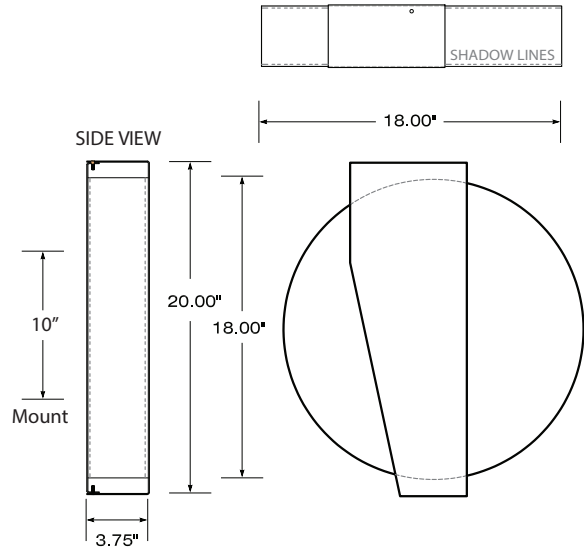

# Lunar Sconce with 20" cradle EWC518\_\_

Design modifications are always welcome.

- Steel / aluminum / acrylic
- LUMENATE® washable diffuser
- Mounts to standard J-box
- Suitable for damp locations
- ADA

weight: 7.5 lbs

UL US LISTED  
MADE IN USA

EWC518__			L416 - LED 3160 Source Lumens 22.4 W		
Please fill in pattern selection: 01 Shell, 02 Abstract, or 03 Tech Example: EWC51801		<b>FINISH</b>	<b>DIFFUSER</b>	<b>LAMPING</b>	<b>COLORTEMP</b>
		F13 Polo F14 Sandstone F15 Galaxy F16 Cyan	D795 Echo Grey D794 Echo Gold D790 Echo Onyx D792 Echo Mystic D793 Echo Kiwi D791 Echo Navy	L416 - LED 3160 Source Lumens 22.4 W 0-10V UNV 1%	3000K CRI + 83 3500K CRI + 83 4000K CRI + 83 5000K CRI + 83  † 90 CRI available upon request.