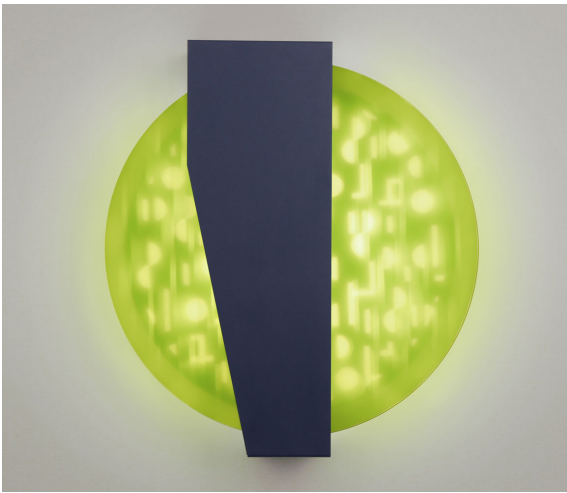

# Lunar Sconce with 20" cradle EWC518\_\_

Design modifications are always welcome.

- Steel / aluminum / acrylic
- LUMENATE® washable diffuser
- Mounts to standard J-box
- Suitable for damp locations
- ADA

weight: 7.5 lbs

UL US LISTED  
MADE IN USA

EWC518__			L416 - LED 3160 Source Lumens 22.4 W		
Please fill in pattern selection: 01 Shell, 02 Abstract, or 03 Tech Example: EWC51801		<b>FINISH</b>	<b>DIFFUSER</b>	<b>LAMPING</b>	<b>COLORTEMP</b>
		F13 Polo F14 Sandstone F15 Galaxy F16 Cyan	D795 Echo Grey D794 Echo Gold D790 Echo Onyx D792 Echo Mystic D793 Echo Kiwi D791 Echo Navy	L416 - LED 3160 Source Lumens 22.4 W 0-10V UNV 1%	3000K CRI + 83 3500K CRI + 83 4000K CRI + 83 5000K CRI + 83  † 90 CRI available upon request.