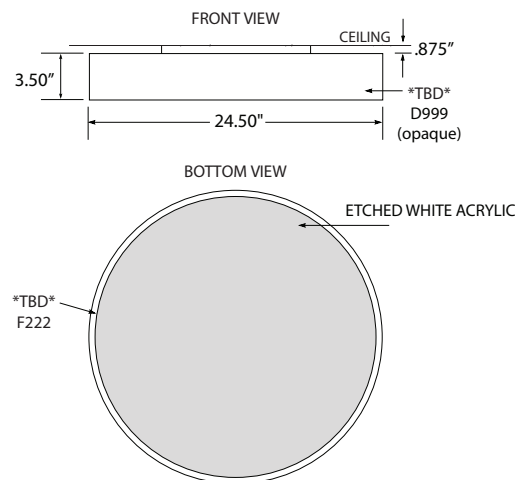

See available shade options on page 2.