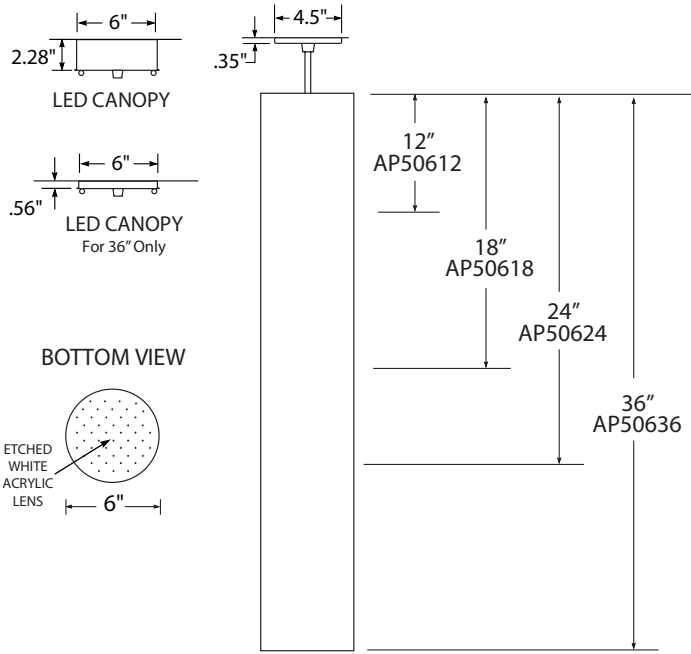

Acrylic D-6 Pendant AP506__

Design modifications are always welcome.

- Acrylic Frame weight: 1.5- 2 lbs
 - LUMENATE® washable diffuser
 - Etched white acrylic bottom lens
 - 6" black or white cord
 - Canopy
 - Mounts to standard J-box
 - Suitable for damp locations
- US LISTED
MADE IN USA

+ OPTIONS

SUSPENSION OPTIONS	CANOPY OPTIONS	LENS OPTIONS	LED OPTIONS
STM - Field Cuttable Ball Swivel Stem with 1.78" deep canopy. <i>Specify length in 1" increments.</i> CXX - Cord Extra (<i>Specify length</i>) CXS - Cord Braided Silver <i>Not available in 36" LED</i> A100 - Wall Mount Arc 10" A200 - Wall Mount Arc 34" B200 - Wall Mount Linear 18"	CAC - Canopy Alternative Color CF6 - Flair Canopy 6" Dia CF105 - Flair Canopy 10.5" Dia CSF6 - Swivel Stem on CF6 CSF105 - Swivel Stem on CF105 CR432 - Cluster Canopy* 4.5" x 42" CR860 - Cluster Canopy* 8" x 60" CC240 - Cluster Canopy* 24" Dia C66 - Square Canopy 6" C1010 - Square Canopy 10" <i>* Specify arrangement and heights.</i>	LBA1 - Applied LUMENATE® Bottom Lens <i>NOTE: 12", 18", and 24" canopy options for LED requires a custom 2.28" height.</i>	EMR - Remote Emergency Battery Backup <i>36" Height Requires Stem or 2 Power Cords</i>