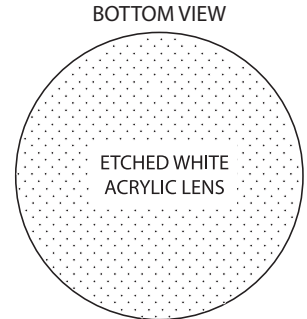

US LISTED
MADE IN USA

AP51814							
FRAME	CANOPY	CORD	DIFFUSER	LAMPING			
White Acrylic	F2 Chrome F3 Black F11 White	Black White	Select from any of our LUMENATE® Diffuser options.	L411 - LED 2140 Initial Lumens 21W 3000K Dimming: 0-10V 1% UNV or 120V Phase See LED Reference Sheet for component specifications including additional color temperatures. Lamps not included: INC 1/Med. Base		CFL VOLTAGE	
						120V	
						277V	

+ OPTIONS

SUSPENSION OPTIONS

- **STM** - Field Cuttable Ball Swivel Stem with 1.78" deep canopy. Specify length in 1' increments.
- **CXX3** - Cord Extra (Specify length)
- **CXS3** - Cord Braided Silver (not LED)
- **A200** - Wall Mount Arc 34"
- **B200** - Wall Mount Linear 18"

CANOPY OPTIONS

- **CAC** - Canopy Alternative Color
- **CF105** - Flair Canopy 10.5" Dia.
- **C66** - Square Canopy 6"
- **C1010** - Square Canopy 10"
- **CLUSTER CANOPIES** - See website for a variety of sizes and options. Specify arrangement and heights.

LENS OPTIONS

- **LTC3** - Top Lens Clear Acrylic
- **LTY3** - Top Lens Metal Perf.
- **LTO3** - Top Lens Opaque
- **LBA3** - Applied LUMENATE® Bottom Lens

LED OPTIONS

- **EMR** - Remote Emergency Battery Backup Requires Stem or 2 Power Cords

Project Name	Specifier Name & Location	Quantity
____	____	____

Notes

Lumetta Inc., 33 Minnesota Ave., Warwick, RI 02888 t 401-691-3994 f 401-921-1310 www.lumetta.com

This design is the intellectual property of Lumetta, Inc. All rights reserved. Specifications are subject to change without notice.