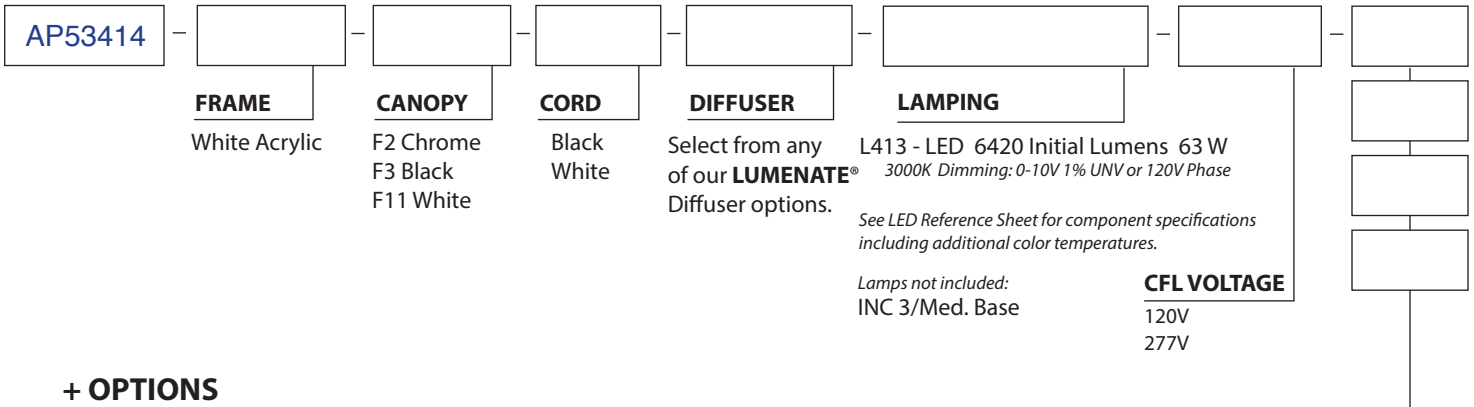

+ OPTIONS

SUSPENSION OPTIONS

- **STM** - Field Cuttable Ball Swivel Stem with 1.78" deep canopy. Specify length in 1' increments.
- **CXX** - Cord Extra (Specify length)
- **CXS3** - Cord Braided Silver (not LED)
- **A200** - Wall Mount Arc 34"

CANOPY OPTIONS

- **CAC** - Canopy Alternative Color
- **CF105** - Flair Canopy 10.5" Dia.
- **C66** - Square Canopy 6"
- **C1010** - Square Canopy 10"
- **CLUSTER CANOPIES** - See website for a variety of sizes and options. Specify arrangement and heights.

LENS OPTIONS

- **LTC4** - Top Lens Clear Acrylic
- **LTY4** - Top Lens Metal Perf.
- **LTO4** - Top Lens Opaque
- **LBA4** - Applied LUMENATE® Bottom Lens

LED OPTIONS

- **EMR** - Remote Emergency Battery Backup Requires Stem or 2 Power Cords

Project Name Specifier Name & Location Quantity

Notes

Lumetta Inc., 33 Minnesota Ave., Warwick, RI 02888 t 401-691-3994 f 401-921-1310 www.lumetta.com

This design is the intellectual property of Lumetta, Inc. All rights reserved. Specifications are subject to change without notice.