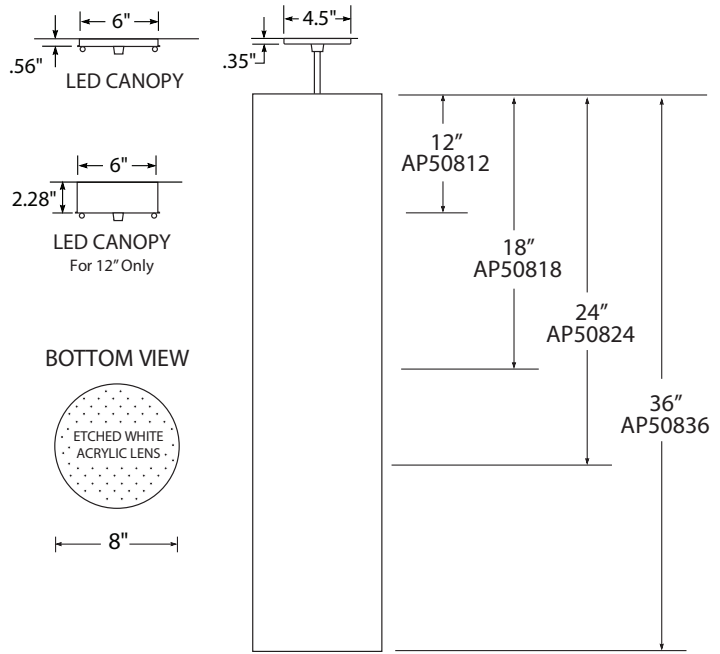

+ OPTIONS

SUSPENSION OPTIONS	CANOPY OPTIONS	LENS OPTIONS	LED OPTIONS
STM - Field Cuttable Ball Swivel Stem with 1.78" deep canopy. <i>Specify length in 1" increments.</i> CXX - Cord Extra (<i>Specify length</i>) CXS - Cord Braided Silver <i>Not available in 36" LED</i> A100 - Wall Mount Arc 10" A200 - Wall Mount Arc 34" B200 - Wall Mount Linear 18"	CAC - Canopy Alternative Color CF6 - Flair Canopy 6" Dia CF105 - Flair Canopy 10.5" Dia CSF6 - Swivel Stem on CF6 CSF105 - Swivel Stem on CF105 CR432 - Cluster Canopy* 4.5" x 42" CR860 - Cluster Canopy* 8" x 60" CC240 - Cluster Canopy* 24" Dia C66 - Square Canopy 6" C1010 - Square Canopy 10" <i>* Specify arrangement and heights.</i>	LBA1 - Applied LUMENATE® Bottom Lens <i>NOTE: 12", 18", and 24" canopy options for LED requires a custom 2.28" height.</i>	EMR - Remote Emergency Battery Backup <i>36" Height Requires Stem or 2 Power Cords</i>

Project Name Specifier Name & Location Quantity

Notes

Acrylic D-8 Pendant AP508__

Design modifications are always welcome.

Shown: Acrylic D-8 18" Pendant

- Acrylic Frame
- LUMENATE® washable diffuser
- Etched white acrylic bottom lens
- 6" black or white cord
- Canopy
- Mounts to standard J-box
- Suitable for damp locations