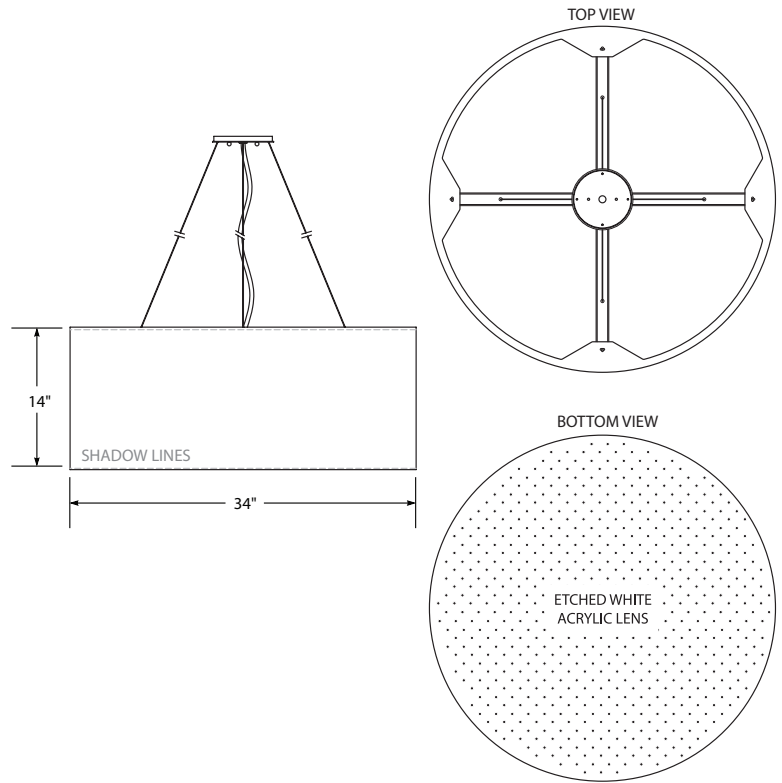

CANOPY OPTIONS

CAC - Canopy Alternative Color

CF105 - Flair Canopy 10.5" Dia.

C66 - Square Canopy 6"

C1010 - Square Canopy 10"

CLUSTER CANOPIES - See website for a variety of sizes and options.
Specify arrangement and heights.

LENS OPTIONS

LTC3 - Top Lens Clear Acrylic

LTY3 - Top Lens Metal Perf.

LTO3 - Top Lens Opaque

LBA3 - Applied LUMENATE® Bottom Lens

LED OPTIONS

EMR - Remote Emergency Battery Backup
Requires Stem or 2 Power Cords

Acrylic Drum 34" Pendant AP53414

Design modifications are always welcome.

- Acrylic Frame
- LUMENATE® washable diffuser
- Etched white acrylic bottom lens
- 6' black or white cord
- Three suspension cables
- Canopy
- Mounts to standard J-box
- Suitable for damp locations