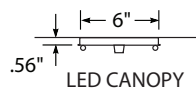

Acrylic D-12 Pendant AP512 __

Design modifications are always welcome.

1. Acrylic Frame
   - LUMENATE® washable diffuser
   - Etched white acrylic bottom lens
   - 6' black or white cord
   - Canopy
   - Mounts to standard J-box
   - Suitable for damp locations
2. weight: 3-4 lbs
3. US LISTED
   MADE IN USA

AP512__							
STYLE #	FRAME	CANOPY	CORD	DIFFUSER	LAMPING		
AP51212 AP51218 AP51224 AP51236	White Acrylic	F2 Chrome F3 Black F11 White	Black White	Select from any of our LUMENATE® Diffuser options.	L411 - LED 2140 Initial Lumens 21W <i>3000K Dimming: 0-10V 1% UNV or 120V Phase</i> AP51212 - LED 1737 Delivered Lumens 21W *AP51218 - LED 1721 Delivered Lumens 21W *AP51224 - LED 1705 Delivered Lumens 21W AP51236 - LED 1674 Delivered Lumens 21W <i>*Asterisk represents interpolated results. No actual datasheets exist. Please contact customer service for component specifications including additional color temperatures.</i>		
					VOLTAGE		
					Lamps not included: INC 1/ Med. Base	120V 277V	

+ OPTIONS

SUSPENSION OPTIONS	CANOPY OPTIONS	LENS OPTIONS	LED OPTIONS
STM - Field Cuttable Ball Swivel Stem with 1.78" deep canopy. <i>Specify length in 1' increments.</i>	CAC - Canopy Alternative Color CF6 - Flair Canopy 6" Dia CF105 - Flair Canopy 10.5" Dia CSF6 - Swivel Stem on CF6 CSF105 - Swivel Stem on CF105 CR432 - Cluster Canopy* 4.5" x 42" CR860 - Cluster Canopy* 8" x 60" CC240 - Cluster Canopy* 24" Dia C66 - Square Canopy 6" C1010 - Square Canopy 10" <i>* Specify arrangement and heights.</i>	LBA2 - Applied LUMENATE® Bottom Lens	EMR - Remote Emergency Battery Backup <i>Requires Stem or 2 Power Cords (all sizes)</i>
CXX - Cord Extra (<i>Specify length</i>) CXS - Cord Braided Silver (<i>not LED</i>)			
A200 - Wall Mount Arc 34" B200 - Wall Mount Linear 18"			

Project Name

Specifier Name & Location

Quantity

Notes