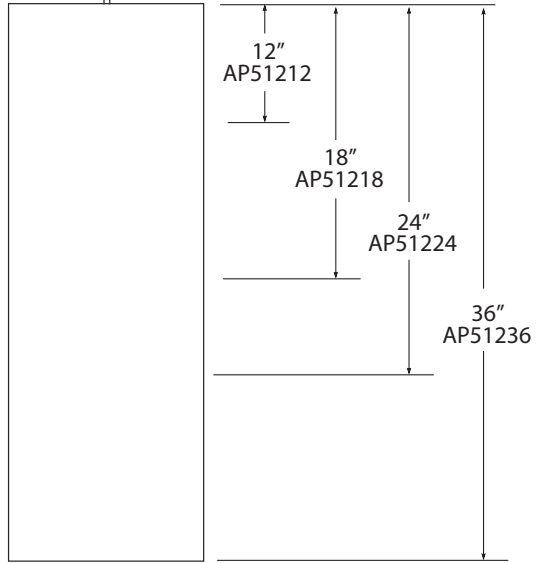

Acrylic D-12 Pendant AP512 __

Design modifications are always welcome.

Shown: Acrylic D-12 18" Pendant

BOTTOM VIEW

- Acrylic Frame
 - LUMENATE® washable diffuser
 - Etched white acrylic bottom lens
 - 6' black or white cord
 - Canopy
 - Mounts to standard J-box
 - Suitable for damp locations
- weight: 3-4 lbs
- US LISTED
MADE IN USA