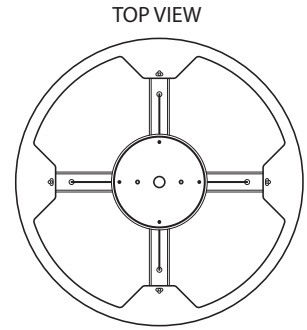

US LISTED
MADE IN USA

AP51814							
FRAME	CANOPY	CORD	DIFFUSER	LAMPING			
White Acrylic	F2 Chrome F3 Black F11 White	Black White	Select from any of our LUMENATE® Diffuser options.	L411 - LED 2140 Initial Lumens 21W 3000K Dimming: 0-10V 1% UNV or 120V Phase See LED Reference Sheet for component specifications including additional color temperatures. Lamps not included: INC 1/Med. Base		CFL VOLTAGE	
						120V	
						277V	

+ OPTIONS

SUSPENSION OPTIONS

- **STM** - Field Cuttable Ball Swivel Stem with 1.78" deep canopy. Specify length in 1' increments.
- **CXX3** - Cord Extra (Specify length)
- **CXS3** - Cord Braided Silver (not LED)
- **A200** - Wall Mount Arc 34"
- **B200** - Wall Mount Linear 18"

CANOPY OPTIONS

- **CAC** - Canopy Alternative Color
- **CF105** - Flair Canopy 10.5" Dia.
- **C66** - Square Canopy 6"
- **C1010** - Square Canopy 10"
- **CLUSTER CANOPIES** - See website for a variety of sizes and options. Specify arrangement and heights.

LENS OPTIONS

- **LTC3** - Top Lens Clear Acrylic
- **LTY3** - Top Lens Metal Perf.
- **LTO3** - Top Lens Opaque
- **LBA3** - Applied LUMENATE® Bottom Lens

LED OPTIONS

- **EMR** - Remote Emergency Battery Backup Requires Stem or 2 Power Cords

Project Name	Specifier Name & Location	Quantity
____	____	____

Notes

Lumetta Inc., 33 Minnesota Ave., Warwick, RI 02888 t 401-691-3994 f 401-921-1310 www.lumetta.com

This design is the intellectual property of Lumetta, Inc. All rights reserved. Specifications are subject to change without notice.