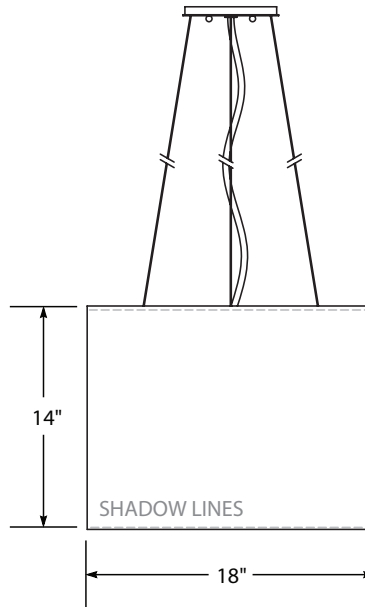

US LISTED
MADE IN USA

AP51814							
FRAME	CANOPY	CORD	DIFFUSER	LAMPING			
White Acrylic	F2 Chrome F3 Black F11 White	Black White	Select from any of our LUMENATE® Diffuser options.	L411 - LED 2140 Initial Lumens 21W 3000K Dimming: 0-10V 1% UNV or 120V Phase See LED Reference Sheet for component specifications including additional color temperatures. Lamps not included: INC 1/Med. Base		CFL VOLTAGE	
						120V	
						277V	

+ OPTIONS

SUSPENSION OPTIONS

- **STM** - Field Cuttable Ball Swivel Stem with 1.78" deep canopy. Specify length in 1' increments.
- **CXX3** - Cord Extra (Specify length)
- **CXS3** - Cord Braided Silver (not LED)
- **A200** - Wall Mount Arc 34"
- **B200** - Wall Mount Linear 18"

CANOPY OPTIONS

- **CAC** - Canopy Alternative Color
- **CF105** - Flair Canopy 10.5" Dia.
- **C66** - Square Canopy 6"
- **C1010** - Square Canopy 10"
- **CLUSTER CANOPIES** - See website for a variety of sizes and options. Specify arrangement and heights.

LENS OPTIONS

- **LTC3** - Top Lens Clear Acrylic
- **LTY3** - Top Lens Metal Perf.
- **LTO3** - Top Lens Opaque
- **LBA3** - Applied LUMENATE® Bottom Lens

LED OPTIONS

- **EMR** - Remote Emergency Battery Backup Requires Stem or 2 Power Cords

Project Name	Specifier Name & Location	Quantity
____	____	____

Notes

Lumetta Inc., 33 Minnesota Ave., Warwick, RI 02888 t 401-691-3994 f 401-921-1310 www.lumetta.com

This design is the intellectual property of Lumetta, Inc. All rights reserved. Specifications are subject to change without notice.