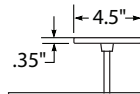

Acrylic D-12 Pendant AP512 __

Design modifications are always welcome.

BOTTOM VIEW

1. Acrylic Frame
   - LUMENATE® washable diffuser
   - Etched white acrylic bottom lens
   - 6' black or white cord
   - Canopy
   - Mounts to standard J-box
   - Suitable for damp locations
2. weight: 3-4 lbs
3. US LISTED
   MADE IN USA

AP512__							
STYLE #	FRAME	CANOPY	CORD	DIFFUSER	LAMPING		
AP51212 AP51218 AP51224 AP51236	White Acrylic	F2 Chrome F3 Black F11 White	Black White	Select from any of our LUMENATE® Diffuser options.	L411 - LED 2140 Initial Lumens 21W <i>3000K Dimming: 0-10V 1% UNV or 120V Phase</i> AP51212 - LED 1737 Delivered Lumens 21W *AP51218 - LED 1721 Delivered Lumens 21W *AP51224 - LED 1705 Delivered Lumens 21W AP51236 - LED 1674 Delivered Lumens 21W <i>*Asterisk represents interpolated results. No actual datasheets exist. Please contact customer service for component specifications including additional color temperatures.</i>		
					VOLTAGE		
					Lamps not included: INC 1/ Med. Base	120V 277V	

+ OPTIONS

SUSPENSION OPTIONS	CANOPY OPTIONS	LENS OPTIONS	LED OPTIONS
STM - Field Cuttable Ball Swivel Stem with 1.78" deep canopy. <i>Specify length in 1' increments.</i>	CAC - Canopy Alternative Color CF6 - Flair Canopy 6" Dia CF105 - Flair Canopy 10.5" Dia CSF6 - Swivel Stem on CF6 CSF105 - Swivel Stem on CF105 CR432 - Cluster Canopy* 4.5" x 42" CR860 - Cluster Canopy* 8" x 60" CC240 - Cluster Canopy* 24" Dia C66 - Square Canopy 6" C1010 - Square Canopy 10" <i>* Specify arrangement and heights.</i>	LBA2 - Applied LUMENATE® Bottom Lens	EMR - Remote Emergency Battery Backup <i>Requires Stem or 2 Power Cords (all sizes)</i>
CXX - Cord Extra (<i>Specify length</i>) CXS - Cord Braided Silver (<i>not LED</i>)			
A200 - Wall Mount Arc 34" B200 - Wall Mount Linear 18"			

Project Name

Specifier Name & Location

Quantity

Notes