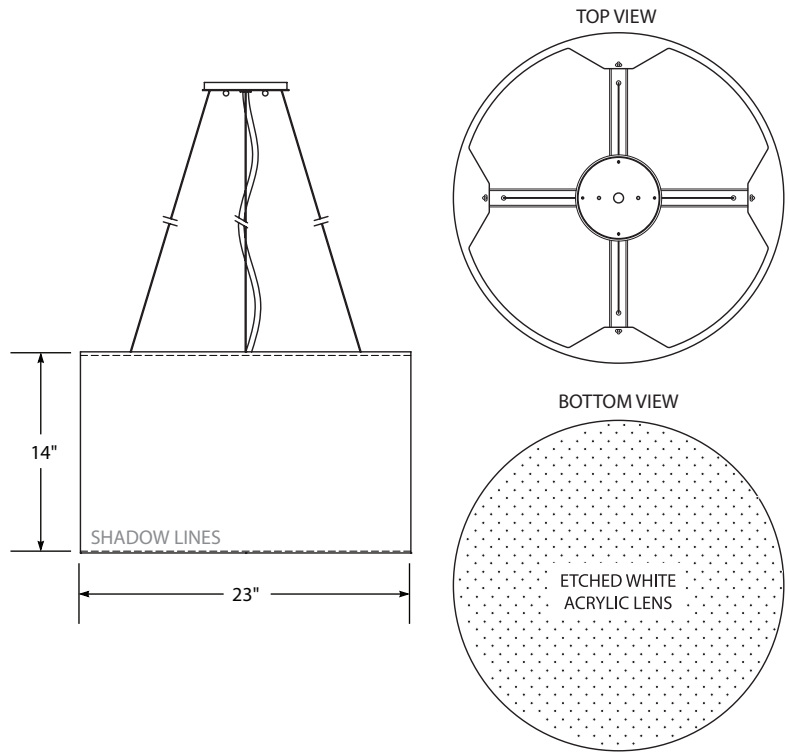

Acrylic Drum 23" Pendant AP52314

Design modifications are always welcome.

- Acrylic Frame
- LUMENATE® washable diffuser
- Etched white acrylic bottom lens
- 6' black or white cord
- Three suspension cables
- Canopy
- Mounts to standard J-box
- Suitable for damp locations

weight: 7 lbs

AP52314							
FRAME	CANOPY	CORD	DIFFUSER	LAMPING			
White Acrylic	F2 Chrome F3 Black F11 White	Black White	Select from any of our LUMENATE® Diffuser options.	L413 - LED 6420 Initial Lumens 63 W 3000K Dimming: 0-10V 1% UNV or 120V Phase See LED Reference Sheet for component specifications including additional color temperatures. Lamps not included: INC 3/Med. Base		CFL VOLTAGE 120V 277V	

+ OPTIONS

SUSPENSION OPTIONS

STM - Field Cuttable Ball Swivel Stem with 1.78" deep canopy.
Specify length in 1' increments.

CXX3 - Cord Extra (Specify length)

CXS3 - Cord Braided Silver (not LED)

A200 - Wall Mount Arc 34"

CANOPY OPTIONS

CAC - Canopy Alternative Color

CF105 - Flair Canopy 10.5" Dia.

C66 - Square Canopy 6"

C1010 - Square Canopy 10"

CLUSTER CANOPIES - See website for a variety of sizes and options.
Specify arrangement and heights.

LENS OPTIONS

LTC3 - Top Lens Clear Acrylic

LTY3 - Top Lens Metal Perf.

LTO3 - Top Lens Opaque

LBA3 - Applied LUMENATE® Bottom Lens

LED OPTIONS

EMR - Remote Emergency Battery Backup
Requires Stem or 2 Power Cords

Project Name

Specifier Name & Location

Quantity

Notes

Lumetta Inc., 33 Minnesota Ave., Warwick, RI 02888 t 401-691-3994 f 401-921-1310 www.lumetta.com

This design is the intellectual property of Lumetta, Inc. All rights reserved. Specifications are subject to change without notice.