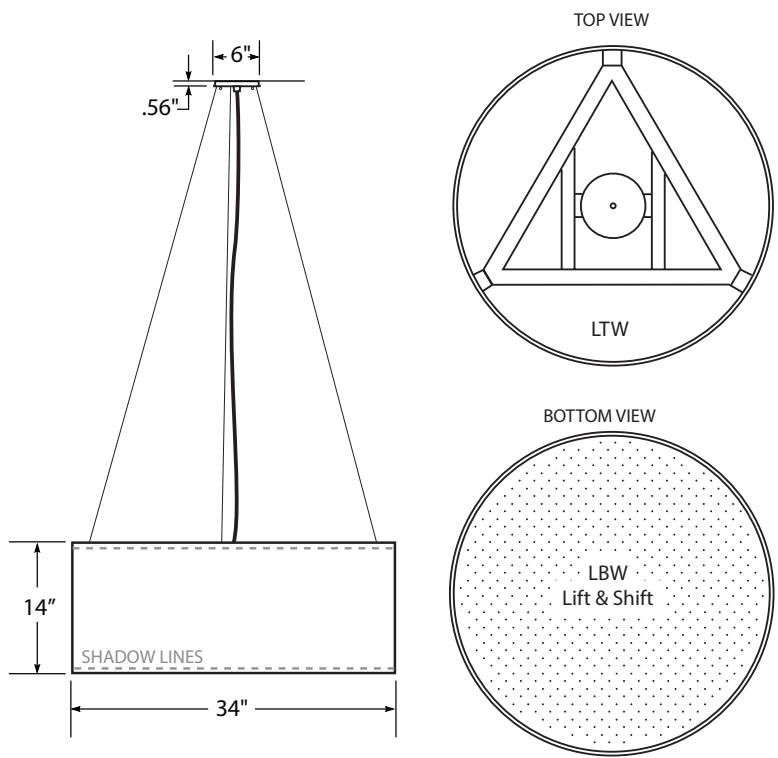

- Welded steel / aluminum
- LUMENATE® washable diffuser
- LBW etched white acrylic bottom lens
- LTW white acrylic top lens
- 6' black or white cord
- Three suspension cables
- Canopy finished to match frame
- Mounts to standard J-box
- Suitable for damp locations

weight: 12 lbs

MADE IN USA

QS_P53414

L413 - LED 6420 Initial Lumens 63 W

CORD COLOR

- ☐ Black
- ☐ White

LAMPING

L413 - LED 6420 Initial Lumens 63 W
3000K Dimming: 0-10V 1% UNV or 120V Phase

Please contact customer service for component specifications including additional color temperatures.

Quick Ship FINISHES

Quick Ship DIFFUSERS

Project Name

Specifier Name & Location

Quantity

Notes

Lumetta Inc., 33 Minnesota Ave., Warwick, RI 02888 t 401-691-3994 f 401-921-1310 www.lumetta.com

This design is the intellectual property of Lumetta, Inc. All rights reserved. Specifications are subject to change without notice.