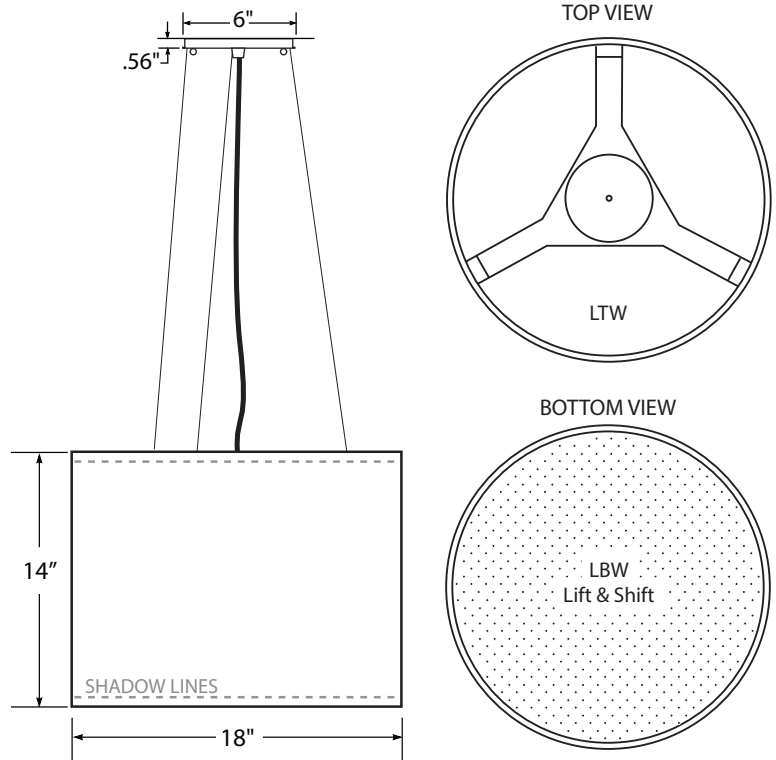

QS_P51814			L411 - LED 2140 Initial Lumens 21W	CORD COLOR ☐ Black ☐ White
Quick Ship FINISHES		Quick Ship DIFFUSERS		
			LAMPING L411 - LED 2140 Initial Lumens 21W 3000K Dimming: 0-10V 1% UNV or 120V Phase Please contact customer service for component specifications including additional color temperatures.