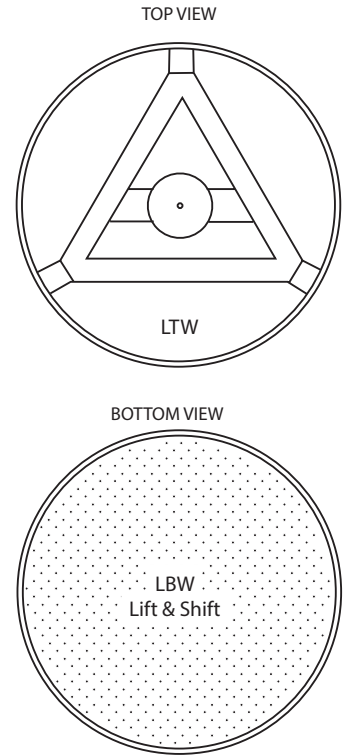

Drum 18" QS Pendant QS_P51814

Quick Ship

- Welded steel / aluminum
- LUMENATE® washable diffuser
- LBW etched white acrylic bottom lens
- LTW white acrylic top lens
- 6' black or white cord
- Three suspension cables
- Canopy finished to match frame
- Mounts to standard J-box
- Suitable for damp locations

Project Name	Specifier Name & Location	Quantity
<input type="text"/>	<input type="text"/>	<input type="text"/>

Notes

Drum 23" QS Pendant QS_P52314

Quick Ship

- Welded steel / aluminum
- LUMENATE® washable diffuser
- LBW etched white acrylic bottom lens
- LTW white acrylic top lens
- 6' black or white cord
- Three suspension cables
- Canopy finished to match frame
- Mounts to standard J-box
- Suitable for damp locations