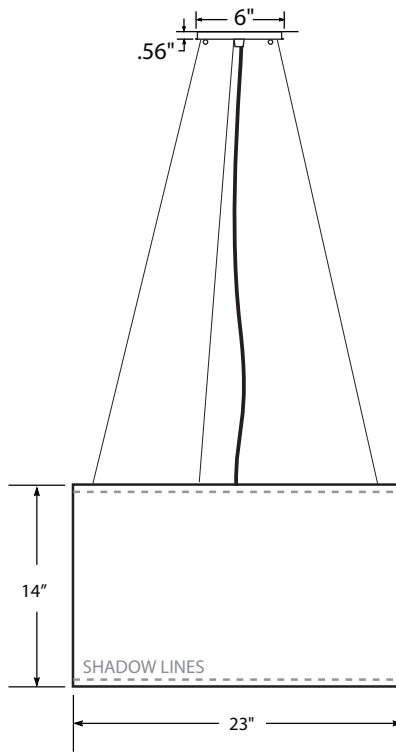

Drum 18" QS Pendant QS_P51814

Quick Ship

- Welded steel / aluminum
- LUMENATE® washable diffuser
- LBW etched white acrylic bottom lens
- LTW white acrylic top lens
- 6' black or white cord
- Three suspension cables
- Canopy finished to match frame
- Mounts to standard J-box
- Suitable for damp locations

Project Name	Specifier Name & Location	Quantity
<input type="text"/>	<input type="text"/>	<input type="text"/>

Notes

Drum 23" QS Pendant QS_P52314

Quick Ship

- Welded steel / aluminum
- LUMENATE® washable diffuser
- LBW etched white acrylic bottom lens
- LTW white acrylic top lens
- 6' black or white cord
- Three suspension cables
- Canopy finished to match frame
- Mounts to standard J-box
- Suitable for damp locations