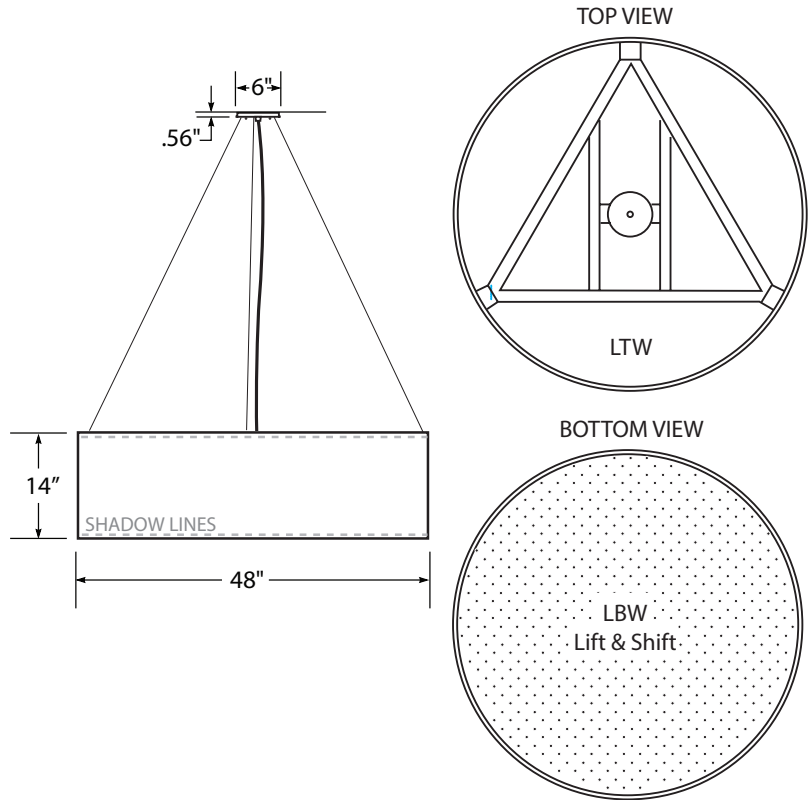

- Welded steel / aluminum
- LUMENATE® washable diffuser
- LBW etched white acrylic bottom lens
- LTW white acrylic top lens
- 6' black or white cord
- Three suspension cables
- Canopy finished to match frame
- Mounts to standard J-box
- Suitable for damp locations

weight: 26 lbs

MADE IN USA

QS_P54814			L413 - LED 6420 Initial Lumens 63 W	CORD COLOR ☐ Black ☐ White
Quick Ship FINISHES		Quick Ship DIFFUSERS		
			LAMPING L413 - LED 6420 Initial Lumens 63 W 3000K Dimming: 0-10V 1% UNV or 120V Phase <i>Please contact customer service for component specifications including additional color temperatures.</i>	

Project Name	Specifier Name & Location	Quantity
____	____	____

Notes

Lumetta Inc., 33 Minnesota Ave., Warwick, RI 02888 t 401-691-3994 f 401-921-1310 www.lumetta.com

This design is the intellectual property of Lumetta, Inc. All rights reserved. Specifications are subject to change without notice.