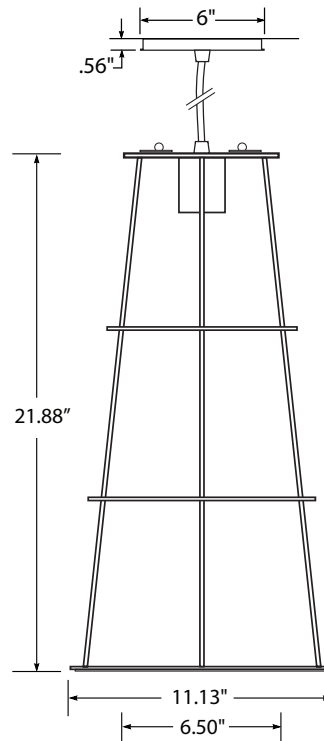

Reveal Saturn 22" Pendant P803RV

Design modifications are always welcome.

- Welded steel
- 6' black cord
- Canopy finished to match frame
- Mounts to standard J-box
- Suitable for damp locations

weight: 4 lbs

MADE IN USA

P803RV			INC 1/Med. Base	120V	
	CORD COLOR	FINISH	LAMPING	VOLTAGE	
	Black	F2 Chrome F3 Black F4 Earth F5 Copper F6 Brass F7 Bronze F8 Steel F10 Hammered Copper F11 White	INC 1/Med. Base <i>Lamping not included</i>	120V	

+ OPTIONS

SUSPENSION OPTIONS

STM - Field Cuttable Ball Swivel Stem with 1.78" deep canopy.
Specify length in 1' increments.

CXX - Cord Extra (*Specify length*)

CXS - Cord Braided Silver

A200 - Wall Mount Arc 34"

B200 - Wall Mount Linear 18"

CANOPY OPTIONS

CAC - Canopy Alternative Color

CF105 - Flair Canopy 10.5" Dia.

C66 - Square Canopy 6"

C1010 - Square Canopy 10"

CLUSTER CANOPIES - See website

for a variety of sizes and options.

Specify arrangement and heights.

Project Name

Specifier Name & Location

Quantity

Notes

Lumetta Inc., 33 Minnesota Ave., Warwick, RI 02888 t 401-691-3994 f 401-921-1310 www.lumetta.com

This design is the intellectual property of Lumetta, Inc. All rights reserved. Specifications are subject to change without notice.