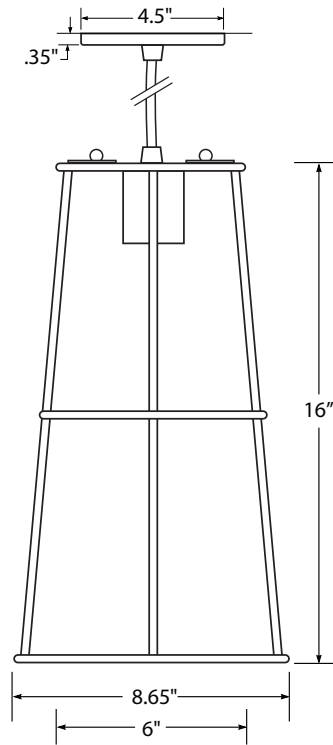

Reveal Cone 16" Pendant P316RV

Design modifications are always welcome.

- Welded steel
- 6' black cord
- Canopy finished to match frame
- Mounts to standard J-box
- Suitable for damp locations

weight: 2 lbs
US LISTED
MADE IN USA

P316RV			INC 1/Med. Base	120V	
	CORD COLOR Black	FINISH F2 Chrome F3 Black F4 Earth F5 Copper F6 Brass F7 Bronze F8 Steel F10 Hammered Copper F11 White	LAMPING INC 1/Med. Base Lamping not included	VOLTAGE 120V	

+ OPTIONS

SUSPENSION OPTIONS

- **STM** - Field Cuttable Ball Swivel Stem with 1.78" deep canopy. Specify length in 1' increments.
- **CXX** - Cord Extra (Specify length)
- **CXS** - Cord Braided Silver
- **A100** - Wall Mount Arc 10"
- **A200** - Wall Mount Arc 34"
- **B200** - Wall Mount Linear 18"

CANOPY OPTIONS

- **CAC** - Canopy Alternative Color
- **CF6** - Flair Canopy 6" Dia
- **CF105** - Flair Canopy 10.5" Dia.
- **C66** - Square Canopy 6"
- **C1010** - Square Canopy 10"
- **CLUSTER CANOPIES** - See website for a variety of sizes and options. Specify arrangement and heights.

Project Name	Specifier Name & Location	Quantity
____	____	____

Notes

Lumetta Inc., 33 Minnesota Ave., Warwick, RI 02888 t 401-691-3994 f 401-921-1310 www.lumetta.com

This design is the intellectual property of Lumetta, Inc. All rights reserved. Specifications are subject to change without notice.