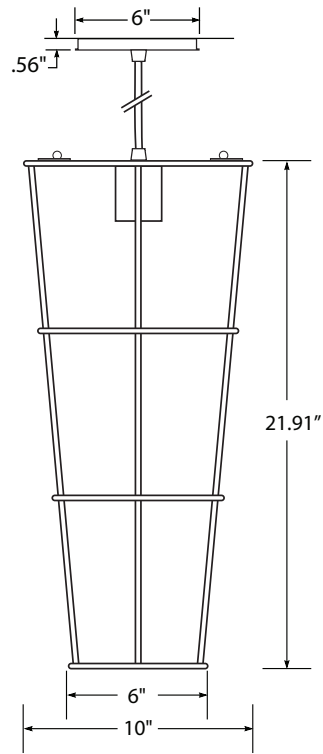

Reveal Cone 22" Up Pendant P1222RV

Design modifications are always welcome.

- Welded steel
- 6' black cord
- Canopy finished to match frame
- Mounts to standard J-box
- Suitable for damp locations

weight: 3 lbs
US LISTED
MADE IN USA

P1222RV			INC 1/Med. Base	120V	
	CORD COLOR Black	FINISH F2 Chrome F3 Black F4 Earth F5 Copper F6 Brass F7 Bronze F8 Steel F10 Hammered Copper F11 White	LAMPING INC 1/Med. Base Lamping not included	VOLTAGE 120V	

+ OPTIONS

SUSPENSION OPTIONS

- **STM** - Field Cuttable Ball Swivel Stem with 1.78" deep canopy. Specify length in 1' increments.
- **CXX** - Cord Extra (Specify length)
- **CXS** - Cord Braided Silver
- **A100** - Wall Mount Arc 10"
- **A200** - Wall Mount Arc 34"
- **B200** - Wall Mount Linear 18"

CANOPY OPTIONS

- **CAC** - Canopy Alternative Color
- **CF105** - Flair Canopy 10.5" Dia.
- **C66** - Square Canopy 6"
- **C1010** - Square Canopy 10"
- **CLUSTER CANOPIES** - See website for a variety of sizes and options. Specify arrangement and heights.

Project Name	Specifier Name & Location	Quantity
____	____	____

Notes

Lumetta Inc., 33 Minnesota Ave., Warwick, RI 02888 t 401-691-3994 f 401-921-1310 www.lumetta.com

This design is the intellectual property of Lumetta, Inc. All rights reserved. Specifications are subject to change without notice.