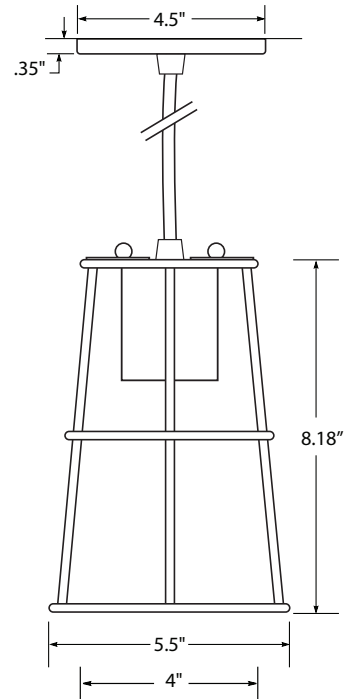

Reveal Cone 8" Pendant P1035RV

Design modifications are always welcome.

- Welded steel
- 6' black cord
- Canopy finished to match frame
- Mounts to standard J-box
- Suitable for damp locations

weight: 3 lbs
US LISTED
MADE IN USA

P1035RV			INC 1/Med. Base	120V	
	CORD COLOR Black	FINISH F2 Chrome F3 Black F4 Earth F5 Copper F6 Brass F7 Bronze F8 Steel F10 Hammered Copper F11 White	LAMPING (not included) INC 1/Med. Base Lamping not included	VOLTAGE 120V	

+ OPTIONS

SUSPENSION OPTIONS

- **STM** - Hang Straight Stem
  Specify length in 1" increments
- **CXX** - Cord Extra (Specify length)
- **CXS** - Cord Braided Silver
- **A100** - Wall Mount Arc 10"
- **A200** - Wall Mount Arc 34"
- **B100** - Wall Mount Linear 7"
- **B200** - Wall Mount Linear 18"

CANOPY OPTIONS

- **CAC** - Canopy Alternative Color
- **CF6** - Flair Canopy 6" Dia
- **CF105** - Flair Canopy 10.5" Dia.
- **C66** - Square Canopy 6"
- **C1010** - Square Canopy 10"
- **CLUSTER CANOPIES** - See website for a variety of sizes and options.
  Specify arrangement and heights.

Project Name	Specifier Name & Location	Quantity
____	____	____

Notes

Lumetta Inc., 33 Minnesota Ave., Warwick, RI 02888 t 401-691-3994 f 401-921-1310 www.lumetta.com

This design is the intellectual property of Lumetta, Inc. All rights reserved. Specifications are subject to change without notice.