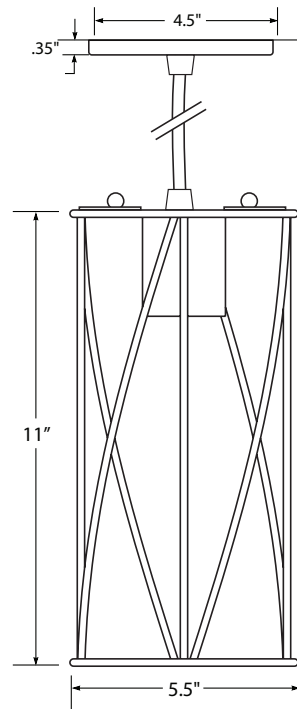

Reveal Arc Curve Pendant P1104RV

Design modifications are always welcome.

- Welded steel
- 6' black cord
- Canopy finished to match frame
- Mounts to standard J-box
- Suitable for damp locations

weight: 1.5 lbs

MADE IN USA

P1104RV			INC 1/Med. Base	120V	
	CORD COLOR	FINISH	LAMPING	VOLTAGE	
	Black	F2 Chrome F3 Black F4 Earth F5 Copper F6 Brass F7 Bronze F8 Steel F10 Hammered Copper F11 White	INC 1/Med. Base <i>Lamping not included</i>	120V	

+ OPTIONS

SUSPENSION OPTIONS

STM - Field Cuttable Ball Swivel Stem with 1.78" deep canopy. *Specify length in 1' increments.*

CXX - Cord Extra (*Specify length*)

CXS - Cord Braided Silver

A100 - Wall Mount Arc 10"

A200 - Wall Mount Arc 34"

B100 - Wall Mount Linear 7"

B200 - Wall Mount Linear 18"

CANOPY OPTIONS

CAC - Canopy Alternative Color

CF6 - Flair Canopy 6" Dia

CF105 - Flair Canopy 10.5" Dia

CSF6 - Swivel Stem on CF6

CSF105 - Swivel Stem on CF105

CR432 - Cluster Canopy* 4.5" x 42"

CR860 - Cluster Canopy* 8" x 60"

CC105 - Cluster Canopy* 10.5" Dia

CC240 - Cluster Canopy* 24" Dia

C66 - Square Canopy 6"

C1010 - Square Canopy 10"

* *Specify arrangement and heights.*

Project Name

Specifier Name & Location

Quantity

Notes

Lumetta Inc., 33 Minnesota Ave., Warwick, RI 02888 t 401-691-3994 f 401-921-1310 www.lumetta.com

This design is the intellectual property of Lumetta, Inc. All rights reserved. Specifications are subject to change without notice.