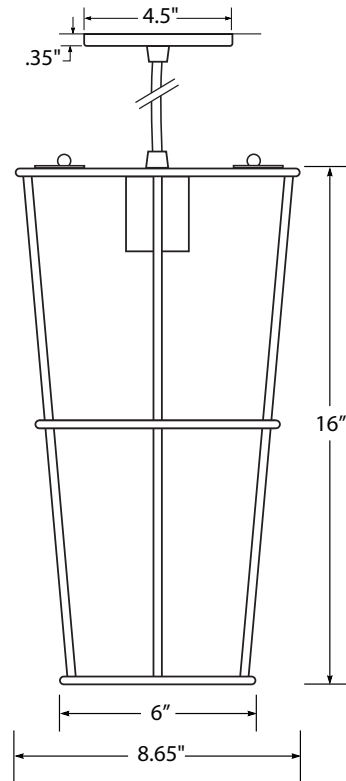

Reveal Cone 16" Up Pendant P216RV

Design modifications are always welcome.

- Welded steel
- 6' black cord
- Canopy finished to match frame
- Mounts to standard J-box
- Suitable for damp locations

weight: 2 lbs
US LISTED
MADE IN USA

P216RV			INC 1/Med. Base	120V	
	CORD COLOR	FINISH	LAMPING	VOLTAGE	
	Black	F2 Chrome F3 Black F4 Earth F5 Copper F6 Brass F7 Bronze F8 Steel F10 Hammered Copper F11 White	INC 1/Med. Base Lamping not included	120V	

+ OPTIONS

SUSPENSION OPTIONS

- **STM** - Field Cuttable Ball Swivel Stem with 1.78" deep canopy. Specify length in 1' increments.
- **CXX** - Cord Extra (Specify length)
- **CXS** - Cord Braided Silver
- **A100** - Wall Mount Arc 10"
- **A200** - Wall Mount Arc 34"
- **B200** - Wall Mount Linear 18"

CANOPY OPTIONS

- **CAC** - Canopy Alternative Color
- **CF6** - Flair Canopy 6" Dia
- **CF105** - Flair Canopy 10.5" Dia.
- **C66** - Square Canopy 6"
- **C1010** - Square Canopy 10"

CLUSTER CANOPIES - See website for a variety of sizes and options. Specify arrangement and heights.

Project Name	Specifier Name & Location	Quantity
____	____	____

Notes

Lumetta Inc., 33 Minnesota Ave., Warwick, RI 02888 t 401-691-3994 f 401-921-1310 www.lumetta.com

This design is the intellectual property of Lumetta, Inc. All rights reserved. Specifications are subject to change without notice.