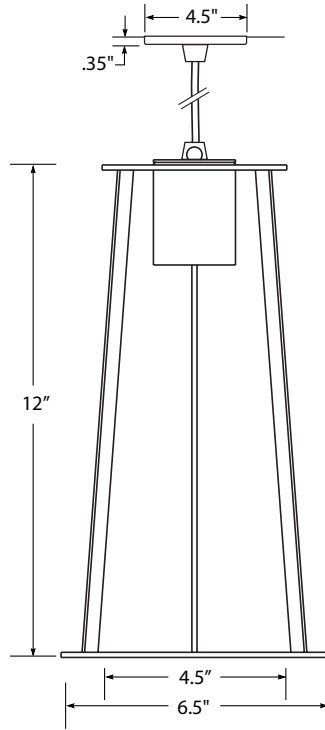

Reveal Basix 12" Pendant PB700RV

Design modifications are always welcome.

- Welded steel
- 6' black cord
- Canopy finished to match frame
- Mounts to standard J-box
- Suitable for damp locations

weight: 3 lbs
US LISTED
MADE IN USA

PB700RV			INC 1/Med. Base	120V	
	CORD COLOR Black	FINISH F2 Chrome F3 Black F4 Earth F5 Copper F6 Brass F7 Bronze F8 Steel F10 Hammered Copper F11 White	LAMPING INC 1/Med. Base <i>Lamping not included</i>	VOLTAGE 120V	

+ OPTIONS

SUSPENSION OPTIONS

STM - Field Cuttable Ball Swivel Stem with 1.78" deep canopy.
Specify length in 1' increments.

CXX - Cord Extra (Specify length)

CXS - Cord Braided Silver

A100 - Wall Mount Arc 10"

A200 - Wall Mount Arc 34"

B100 - Wall Mount Linear 7"

B200 - Wall Mount Linear 18"

CANOPY OPTIONS

CAC - Canopy Alternative Color

CF6 - Flair Canopy 6" Dia

CF105 - Flair Canopy 10.5" Dia.

C66 - Square Canopy 6"

C1010 - Square Canopy 10"

CLUSTER CANOPIES - See website for a variety of sizes and options.
Specify arrangement and heights.

Project Name

Specifier Name & Location

Quantity

Notes

Lumetta Inc., 33 Minnesota Ave., Warwick, RI 02888 t 401-691-3994 f 401-921-1310 www.lumetta.com

This design is the intellectual property of Lumetta, Inc. All rights reserved. Specifications are subject to change without notice.