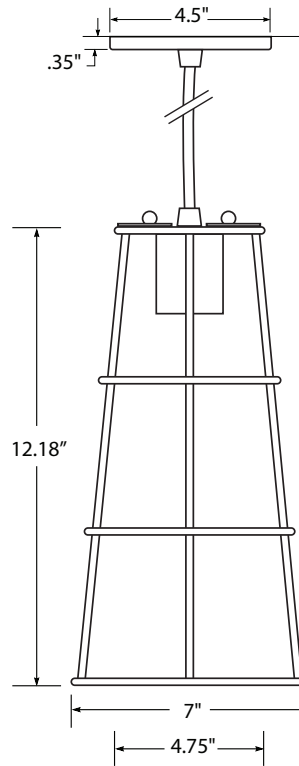

PM103RV			INC 1/Med. Base	120V	
	CORD COLOR	FINISH	LAMPING	VOLTAGE	
	Black	F2 Chrome F3 Black F4 Earth F5 Copper F6 Brass F7 Bronze F8 Steel F10 Hammered Copper F11 White	INC 1/Med. Base Lamping not included	120V	

+ OPTIONS

SUSPENSION OPTIONS

STM - Field Cuttable Ball Swivel Stem with 1.78" deep canopy.
Specify length in 1' increments.

CXX - Cord Extra (Specify length)

CXS - Cord Braided Silver

A100 - Wall Mount Arc 10"

A200 - Wall Mount Arc 34"

B100 - Wall Mount Linear 7"

B200 - Wall Mount Linear 18"

CANOPY OPTIONS

CAC - Canopy Alternative Color

CF6 - Flair Canopy 6" Dia

CF105 - Flair Canopy 10.5" Dia.

C66 - Square Canopy 6"

C1010 - Square Canopy 10"

CLUSTER CANOPIES - See website for a variety of sizes and options.
Specify arrangement and heights.

Project Name

Specifier Name & Location

Quantity

Notes

Lumetta Inc., 33 Minnesota Ave., Warwick, RI 02888 t 401-691-3994 f 401-921-1310 www.lumetta.com

This design is the intellectual property of Lumetta, Inc. All rights reserved. Specifications are subject to change without notice.