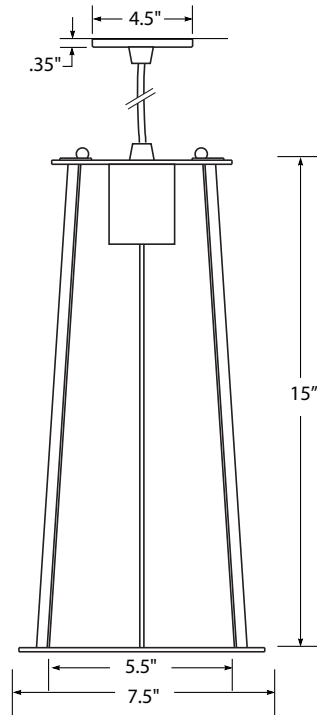

Reveal Basix 15" Pendant PB715RV

Design modifications are always welcome.

- Welded steel
- 6' black cord
- Canopy finished to match frame
- Mounts to standard J-box
- Suitable for damp locations

weight: 3 lbs
US LISTED
MADE IN USA

PB715RV			INC 1/Med. Base	120V	
	CORD COLOR	FINISH	LAMPING	VOLTAGE	
	Black	F2 Chrome F3 Black F4 Earth F5 Copper F6 Brass F7 Bronze F8 Steel F10 Hammered Copper F11 White	INC 1/Med. Base Lamping not included	120V	

+ OPTIONS

SUSPENSION OPTIONS

- **STM** - Field Cuttable Ball Swivel Stem with 1.78" deep canopy. Specify length in 1' increments.
- **CXX** - Cord Extra (Specify length)
- **CXS** - Cord Braided Silver
- **A100** - Wall Mount Arc 10"
- **A200** - Wall Mount Arc 34"
- **B200** - Wall Mount Linear 18"

CANOPY OPTIONS

- **CAC** - Canopy Alternative Color
- **CF6** - Flair Canopy 6" Dia
- **CF105** - Flair Canopy 10.5" Dia.
- **C66** - Square Canopy 6"
- **C1010** - Square Canopy 10"
- **CLUSTER CANOPIES** - See website for a variety of sizes and options. Specify arrangement and heights.

Project Name	Specifier Name & Location	Quantity
____	____	____

Notes

Lumetta Inc., 33 Minnesota Ave., Warwick, RI 02888 t 401-691-3994 f 401-921-1310 www.lumetta.com

This design is the intellectual property of Lumetta, Inc. All rights reserved. Specifications are subject to change without notice.