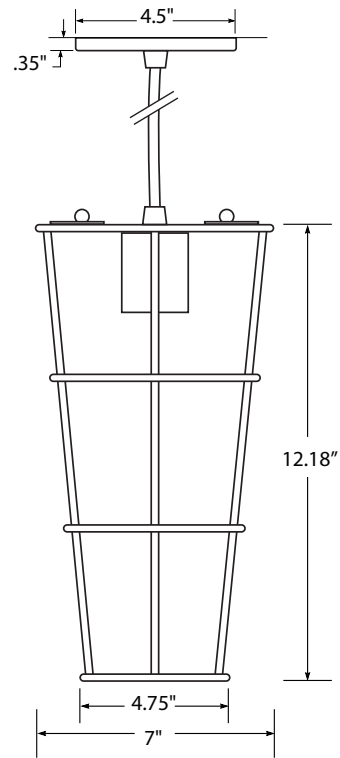

Reveal Cone 12" Up Pendant PM102RV

Design modifications are always welcome.

- Welded steel
- 6' black cord
- Canopy finished to match frame
- Mounts to standard J-box
- Suitable for damp locations

weight: 1.5 lbs
US LISTED
MADE IN USA

PM102RV			INC 1/Med. Base	120V	
	CORD COLOR Black	FINISH F2 Chrome F3 Black F4 Earth F5 Copper F6 Brass F7 Bronze F8 Steel F10 Hammered Copper F11 White	LAMPING INC 1/Med. Base Lamping not included	VOLTAGE 120V	

+ OPTIONS

SUSPENSION OPTIONS

STM - Field Cuttable Ball Swivel Stem with 1.78" deep canopy.
Specify length in 1' increments.

CXX - Cord Extra (Specify length)
CXS - Cord Braided Silver

A100 - Wall Mount Arc 10"
A200 - Wall Mount Arc 34"
B100 - Wall Mount Linear 7"
B200 - Wall Mount Linear 18"

CANOPY OPTIONS

CAC - Canopy Alternative Color
CF6 - Flair Canopy 6" Dia
CF105 - Flair Canopy 10.5" Dia.
C66 - Square Canopy 6"
C1010 - Square Canopy 10"

CLUSTER CANOPIES - See website for a variety of sizes and options.
Specify arrangement and heights.

Project Name	Specifier Name & Location	Quantity
____	____	____

Notes

Lumetta Inc., 33 Minnesota Ave., Warwick, RI 02888 t 401-691-3994 f 401-921-1310 www.lumetta.com

This design is the intellectual property of Lumetta, Inc. All rights reserved. Specifications are subject to change without notice.