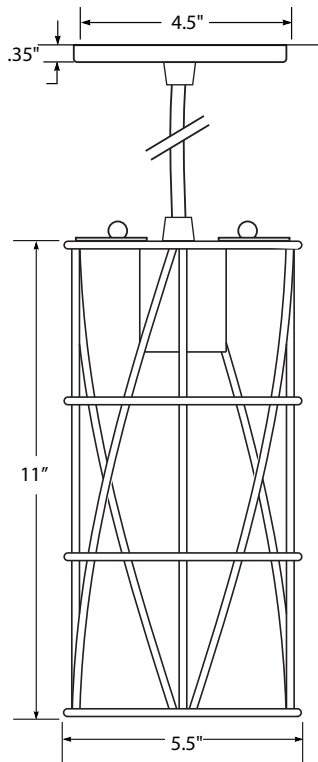

Reveal Arc 11" Pendant P104RV

Design modifications are always welcome.

- Welded steel
- 6' black cord
- Canopy finished to match frame
- Mounts to standard J-box
- Suitable for damp locations

weight: 2 lbs
UL US LISTED
MADE IN USA

P104RV			INC 1/Med. Base	120V	
	CORD COLOR Black	FINISH F2 Chrome F3 Black F4 Earth F5 Copper F6 Brass F7 Bronze F8 Steel F10 Hammered Copper F11 White	LAMPING INC 1/Med. Base Lamping not included	VOLTAGE 120V	

+ OPTIONS

SUSPENSION OPTIONS

STM - Field Cuttable Ball Swivel Stem with 1.78" deep canopy. Specify length in 1' increments.

CXX - Cord Extra (Specify length)
CXS - Cord Braided Silver

A100 - Wall Mount Arc 10"
A200 - Wall Mount Arc 34"
B100 - Wall Mount Linear 7"
B200 - Wall Mount Linear 18"

CANOPY OPTIONS

CAC - Canopy Alternative Color
CF105 - Flair Canopy 10.5" Dia
CSF6 - Swivel Stem on CF6
CSF105 - Swivel Stem on CF105
CR432 - Cluster Canopy* 4.5" x 42"
CR860 - Cluster Canopy* 8" x 60"
CC105 - Cluster Canopy* 10.5" Dia
CC240 - Cluster Canopy* 24" Dia
C66 - Square Canopy 6"
C1010 - Square Canopy 10"
*Specify arrangement and heights.

Project Name	Specifier Name & Location	Quantity
____	____	____

Notes