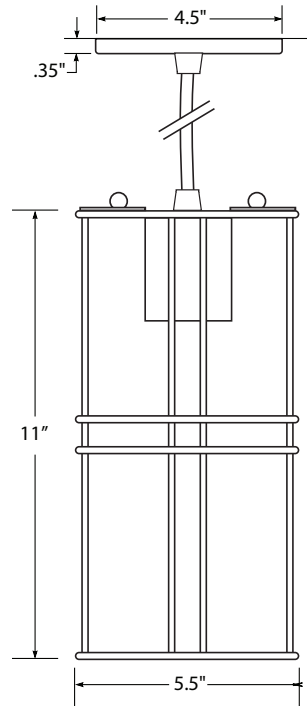

Reveal Intersect Pendant P1204RV

Design modifications are always welcome.

- Welded steel
- 6' black cord
- Canopy finished to match frame
- Mounts to standard J-box
- Suitable for damp locations

weight: 4 lbs
C US LISTED
MADE IN USA

P1204RV			INC 1/Med. Base	120V	
	CORD COLOR	FINISH	LAMPING	VOLTAGE	
	Black	F2 Chrome F3 Black F4 Earth F5 Copper F6 Brass F7 Bronze F8 Steel F10 Hammered Copper F11 White	INC 1/Med. Base Lamping not included	120V	

+ OPTIONS

SUSPENSION OPTIONS

STM - Field Cuttable Ball Swivel Stem with 1.78" deep canopy.
Specify length in 1' increments.

CXX - Cord Extra (Specify length)

CXS - Cord Braided Silver

A100 - Wall Mount Arc 10"

A200 - Wall Mount Arc 34"

B100 - Wall Mount Linear 7"

B200 - Wall Mount Linear 18"

CANOPY OPTIONS

CAC - Canopy Alternative Color

CF6 - Flair Canopy 6" Dia

CF105 - Flair Canopy 10.5" Dia

CSF5 - Swivel Stem on CF5

CSF6 - Swivel Stem on CF6

CSF105 - Swivel Stem on CF105

CR432 - Cluster Canopy* 4.5" x 42"

CR860 - Cluster Canopy* 8" x 60"

CC105 - Cluster Canopy* 10.5" Dia

CC240 - Cluster Canopy* 24" Dia

C66 - Square Canopy 6"

C1010 - Square Canopy 10"

* Specify arrangement and heights.

Project Name

Specifier Name & Location

Quantity

Notes

Lumetta Inc., 33 Minnesota Ave., Warwick, RI 02888 t 401-691-3994 f 401-921-1310 www.lumetta.com

This design is the intellectual property of Lumetta, Inc. All rights reserved. Specifications are subject to change without notice.