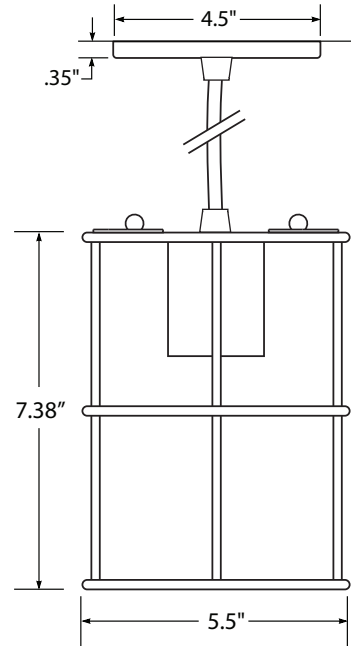

Reveal Grid 7" Pendant P1045RV

Design modifications are always welcome.

- Welded steel
- 6' black cord
- Canopy finished to match frame
- Mounts to standard J-box
- Suitable for damp locations

weight: 2 lb

MADE IN USA

P1045RV			INC 1/Med. Base	120V	
	CORD COLOR	FINISH	LAMPING	VOLTAGE	
	Black	F2 Chrome F3 Black F4 Earth F5 Copper F6 Brass F7 Bronze F8 Steel F10 Hammered Copper F11 White	INC 1/Med. Base <i>Lamping not included</i>	120V	

+ OPTIONS

SUSPENSION OPTIONS

STM - Hang Straight Stem
Specify length in 1" increments

CXX - Cord Extra (Specify length)

CXS - Cord Braided Silver

A100 - Wall Mount Arc 10"

A200 - Wall Mount Arc 34"

B100 - Wall Mount Linear 7"

B200 - Wall Mount Linear 18"

CANOPY OPTIONS

CAC - Canopy Alternative Color

CF6 - Flair Canopy 6" Dia

CF105 - Flair Canopy 10.5" Dia

CSF6 - Swivel Stem on CF6

CSF105 - Swivel Stem on CF105

CR432 - Cluster Canopy* 4.5" x 42"

CR860 - Cluster Canopy* 8" x 60"

CC105 - Cluster Canopy* 10.5" Dia

CC240 - Cluster Canopy* 24" Dia

C66 - Square Canopy 6"

C1010 - Square Canopy 10"

* Specify arrangement and heights.

Project Name

Specifier Name & Location

Quantity

Notes

Lumetta Inc., 33 Minnesota Ave., Warwick, RI 02888 t 401-691-3994 f 401-921-1310 www.lumetta.com

This design is the intellectual property of Lumetta, Inc. All rights reserved. Specifications are subject to change without notice.