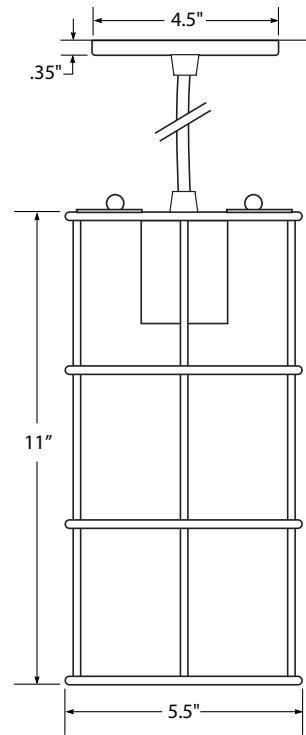

Reveal Grid 11" Pendant P1304RV

Design modifications are always welcome.

- Welded steel
- 6' black cord
- Canopy finished to match frame
- Mounts to standard J-box
- Suitable for damp locations

weight: 3 lbs
US LISTED
MADE IN USA

P1304RV			INC 1/Med. Base	120V	
	CORD COLOR	FINISH	LAMPING	VOLTAGE	
	Black	F2 Chrome F3 Black F4 Earth F5 Copper F6 Brass F7 Bronze F8 Steel F10 Hammered Copper F11 White	INC 1/Med. Base Lamping not included	120V	

+ OPTIONS

SUSPENSION OPTIONS
STM - Field Cuttable Ball Swivel Stem with 1.78" deep canopy. Specify length in 1' increments.

CXX - Cord Extra (Specify length)
CXS - Cord Braided Silver

A100 - Wall Mount Arc 10"
A200 - Wall Mount Arc 34"
B100 - Wall Mount Linear 7"
B200 - Wall Mount Linear 18"

CANOPY OPTIONS
CAC - Canopy Alternative Color
CF6 - Flair Canopy 6" Dia
CF105 - Flair Canopy 10.5" Dia
CSF6 - Swivel Stem on CF6
CSF105 - Swivel Stem on CF105
CR432 - Cluster Canopy* 4.5" x 42"
CR860 - Cluster Canopy* 8" x 60"
CC105 - Cluster Canopy* 10.5" Dia
CC240 - Cluster Canopy* 24" Dia
C66 - Square Canopy 6"
C1010 - Square Canopy 10"
* Specify arrangement and heights.

Project Name	Specifier Name & Location	Quantity
____	____	____

Notes