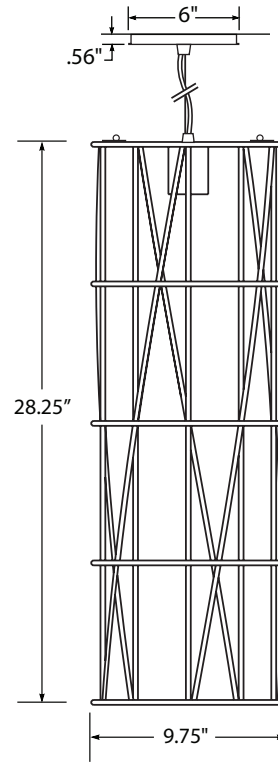

Reveal Arc 28" Pendant P300RV

Design modifications are always welcome.

- Welded steel
- 6' black cord
- One suspension cable
- Canopy finished to match frame
- Mounts to standard J-box
- Suitable for damp locations

weight: 7 lbs
US LISTED
MADE IN USA

P300RV			INC 1/Med. Base	120V	
	CORD COLOR	FINISH	LAMPING	VOLTAGE	
	Black	F2 Chrome F3 Black F4 Earth F5 Copper F6 Brass F7 Bronze F8 Steel F10 Hammered Copper F11 White	INC 1/Med. Base Lamping not included	120V	

+ OPTIONS

SUSPENSION OPTIONS

- **STM** - Field Cuttable Ball Swivel Stem with 1.78" deep canopy. Specify length in 1' increments.
- **CXX1** - Cord Extra (Specify length)
- **CXS1** - Cord Braided Silver (not LED)
- **A100** - Wall Mount Arc 10"
- **A200** - Wall Mount Arc 34"
- **B200** - Wall Mount Linear 18"

CANOPY OPTIONS

1. **CAC** - Canopy Alternative Color
   - **CF105** - Flair Canopy 10.5" Dia
   - **CSF6** - Swivel Stem on CF6
   - **CSF105** - Swivel Stem on CF105
   - **CR432** - Cluster Canopy* 4.5" x 42"
   - **CR860** - Cluster Canopy* 8" x 60"
   - **CC240** - Cluster Canopy* 24" Dia
   - **C66** - Square Canopy 6"
   - **C1010** - Square Canopy 10"
2. Specify arrangement and heights.

Project Name	Specifier Name & Location	Quantity
____	____	____

Notes

Lumetta Inc., 33 Minnesota Ave., Warwick, RI 02888 t 401-691-3994 f 401-921-1310 www.lumetta.com

This design is the intellectual property of Lumetta, Inc. All rights reserved. Specifications are subject to change without notice.