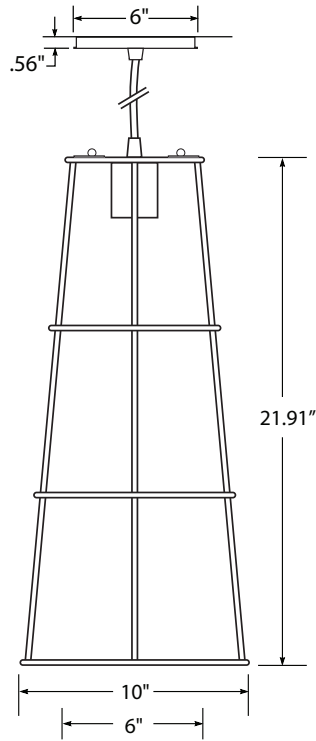

Reveal Cone 22" Pendant P1322RV

Design modifications are always welcome.

- Welded steel
- 6' black cord
- Canopy finished to match frame
- Mounts to standard J-box
- Suitable for damp locations

weight: 3 lbs
US LISTED
MADE IN USA

P1322RV			INC 1/Med. Base	120V	
	CORD COLOR	FINISH	LAMPING	VOLTAGE	
	Black	F2 Chrome F3 Black F4 Earth F5 Copper F6 Brass F7 Bronze F8 Steel F10 Hammered Copper F11 White	INC 1/Med. Base <i>Lamping not included</i>	120V	

+ OPTIONS

SUSPENSION OPTIONS

- **STM** - Field Cuttable Ball Swivel Stem with 1.78" deep canopy.
  Specify length in 1' increments.
- **CXX** - Cord Extra (*Specify length*)
- **CXS** - Cord Braided Silver
- **A100** - Wall Mount Arc 10"
- **A200** - Wall Mount Arc 34"
- **B200** - Wall Mount Linear 18"

CANOPY OPTIONS

- **CAC** - Canopy Alternative Color
- **CF105** - Flair Canopy 10.5" Dia.
- **C66** - Square Canopy 6"
- **C1010** - Square Canopy 10"
- **CLUSTER CANOPIES** - See website for a variety of sizes and options.
  Specify arrangement and heights.

Project Name	Specifier Name & Location	Quantity
____	____	____

Notes

Lumetta Inc., 33 Minnesota Ave., Warwick, RI 02888 t 401-691-3994 f 401-921-1310 www.lumetta.com

This design is the intellectual property of Lumetta, Inc. All rights reserved. Specifications are subject to change without notice.