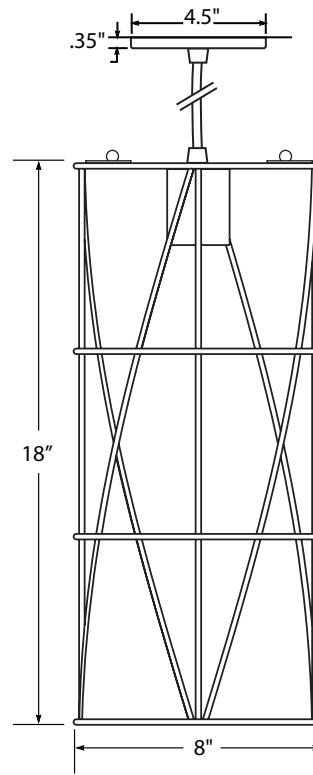

Reveal Arc 18" Pendant P1418RV

Design modifications are always welcome.

- Welded steel
- 6' black cord
- Canopy finished to match frame
- Mounts to standard J-box
- Suitable for damp locations

weight: 4 lbs
US LISTED
MADE IN USA

P1418RV			INC 1/Med. Base	120V	
	CORD COLOR Black	FINISH F2 Chrome F3 Black F4 Earth F5 Copper F6 Brass F7 Bronze F8 Steel F10 Hammered Copper F11 White	LAMPING INC 1/Med. Base Lamping not included	VOLTAGE 120V	

+ OPTIONS

SUSPENSION OPTIONS

- **STM** - Field Cuttable Ball Swivel Stem with 1.78" deep canopy. Specify length in 1' increments.
- **CXX** - Cord Extra (Specify length)
- **CXS** - Cord Braided Silver (not LED)
- **A100** - Wall Mount Arc 10"
- **A200** - Wall Mount Arc 34"
- **B200** - Wall Mount Linear 18"

CANOPY OPTIONS

1. **CAC** - Canopy Alternative Color
   - **CF105** - Flair Canopy 10.5" Dia
   - **CSF6** - Swivel Stem on CF6
   - **CSF105** - Swivel Stem on CF105
   - **CR432** - Cluster Canopy* 4.5" x 42"
   - **CR860** - Cluster Canopy* 8" x 60"
   - **CC105** - Cluster Canopy* 10.5" Dia
   - **CC240** - Cluster Canopy* 24" Dia
   - **C66** - Square Canopy 6"
   - **C1010** - Square Canopy 10"
2. Specify arrangement and heights.

Project Name	Specifier Name & Location	Quantity
____	____	____

Notes

Lumetta Inc., 33 Minnesota Ave., Warwick, RI 02888 t 401-691-3994 f 401-921-1310 www.lumetta.com

This design is the intellectual property of Lumetta, Inc. All rights reserved. Specifications are subject to change without notice.