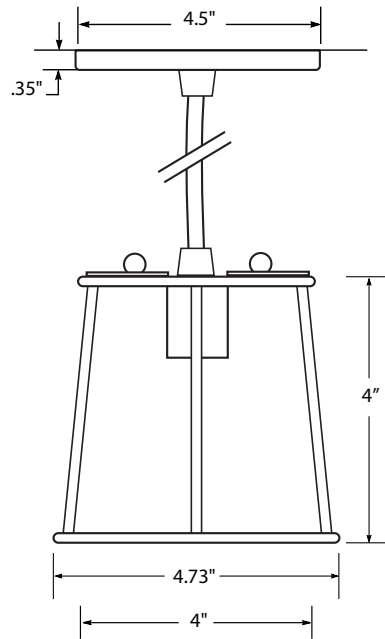

Reveal Cone 4" Pendant P1000RV

Design modifications are always welcome.

- Welded steel
- 6' black cord
- Canopy finished to match frame
- Mounts to standard J-box
- Suitable for damp locations

weight: 2.5 lbs

MADE IN USA

P1000RV			INC 1/Max. 25W candelabra base	120V	
	CORD COLOR	FINISH	LAMPING	VOLTAGE	
	Black	F2 Chrome F3 Black F4 Earth F5 Copper F6 Brass F7 Bronze F8 Steel F10 Hammered Copper F11 White	INC 1/Max. 25W candelabra base <i>Lamping not included</i>	120V	

+ OPTIONS

SUSPENSION OPTIONS

- **STM** - Hang Straight Stem
  Specify length in 1" increments
- **CXX** - Cord Extra (*Specify length*)
- **CXS** - Cord Braided Silver
- **A100** - Wall Mount Arc 10"
- **A200** - Wall Mount Arc 34"
- **B100** - Wall Mount Linear 7"
- **B200** - Wall Mount Linear 18"

CANOPY OPTIONS

- **CAC** - Canopy Alternative Color
- **CF6** - Flair Canopy 6" Dia
- **CF105** - Flair Canopy 10.5" Dia.
- **C66** - Square Canopy 6"
- **C1010** - Square Canopy 10"
- **CLUSTER CANOPIES** - See website for a variety of sizes and options.
  Specify arrangement and heights.

Project Name

Specifier Name & Location

Quantity

Notes

Lumetta Inc., 33 Minnesota Ave., Warwick, RI 02888 t 401-691-3994 f 401-921-1310 www.lumetta.com

This design is the intellectual property of Lumetta, Inc. All rights reserved. Specifications are subject to change without notice.