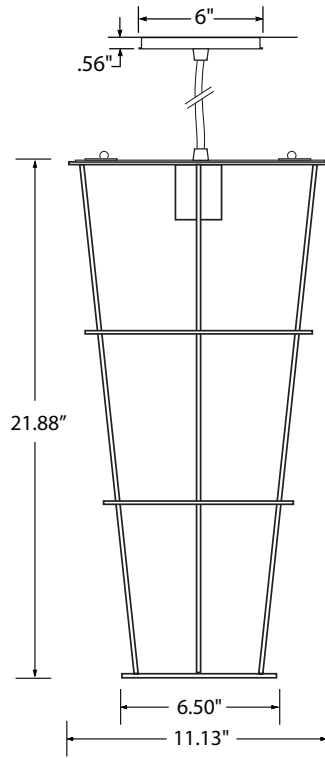

Reveal Saturn 22" Up Pendant P802RV

Design modifications are always welcome.

- Welded steel
- 6' black cord
- Canopy finished to match frame
- Mounts to standard J-box
- Suitable for damp locations

weight: 4 lbs
US LISTED
MADE IN USA

P802RV			INC 1/Med. Base	120V	
	CORD COLOR	FINISH	LAMPING	VOLTAGE	
	Black	F2 Chrome F3 Black F4 Earth F5 Copper F6 Brass F7 Bronze F8 Steel F10 Hammered Copper F11 White	INC 1/Med. Base Lamping not included	120V	

+ OPTIONS

SUSPENSION OPTIONS

STM - Field Cuttable Ball Swivel Stem with 1.78" deep canopy.
Specify length in 1' increments.

CXX - Cord Extra (Specify length)

CXS - Cord Braided Silver

A200 - Wall Mount Arc 34"

B200 - Wall Mount Linear 18"

CANOPY OPTIONS

CAC - Canopy Alternative Color

CF105 - Flair Canopy 10.5" Dia.

C66 - Square Canopy 6"

C1010 - Square Canopy 10"

CLUSTER CANOPIES - See website for a variety of sizes and options.
Specify arrangement and heights.

Project Name

Specifier Name & Location

Quantity

Notes

Lumetta Inc., 33 Minnesota Ave., Warwick, RI 02888 t 401-691-3994 f 401-921-1310 www.lumetta.com

This design is the intellectual property of Lumetta, Inc. All rights reserved. Specifications are subject to change without notice.