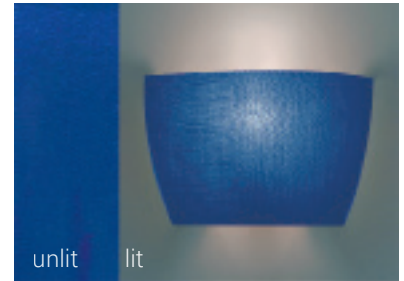

## Origin Diffusers group 1

D1 Red

D2 White

D3 Silver

D4 Gold

D5 Natural

D6 Blue

D7 Chartreuse

D8 Amber

D9 Bright Amber

D10 Copper

*The Origin collection uses Origin diffusers only.  
Origin is not compatible with Lumenate® diffusers.*

*We reserve the right to change and discontinue any color or pattern at any time without notice.*