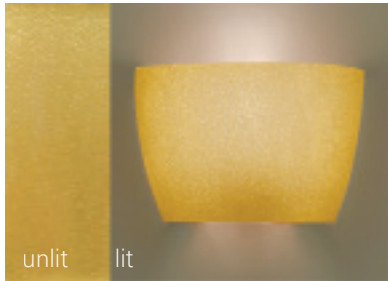

## Origin Diffusers group 1

D1 Red

D2 White

D3 Silver

D4 Gold

D5 Natural

D6 Blue

D7 Chartreuse

D8 Amber

D9 Bright Amber

D10 Copper

*The Origin collection uses Origin diffusers only.  
Origin is not compatible with Lumenate® diffusers.*

*We reserve the right to change and discontinue any color or pattern at any time without notice.*