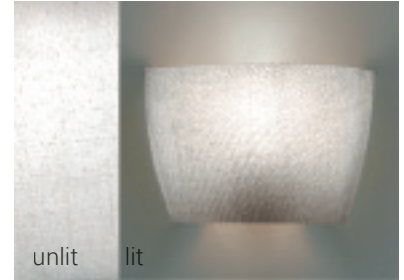

## Origin Diffusers group 1

D1 Red

D2 White

D3 Silver

D4 Gold

D5 Natural

D6 Blue

D7 Chartreuse

D8 Amber

D9 Bright Amber

D10 Copper

*The Origin collection uses Origin diffusers only.  
Origin is not compatible with Lumenate® diffusers.*

*We reserve the right to change and discontinue any color or pattern at any time without notice.*