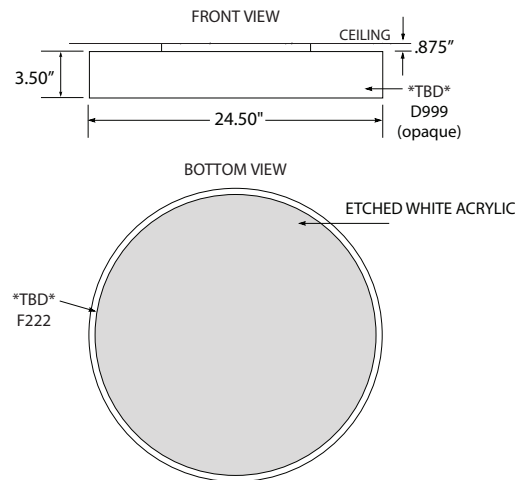

vision
innovation
creativity
collaboration

Specification Sheet

Project Name:

Specifier Name & Location:

Quantity/Type:

Gen 2 Muse Drum 24" Surface Mount | SMM244G2

The contemporary solution to general lighting applications offers strong lighting properties and even lighting distribution that eases eye strain and makes for a more pleasant work environment.

Included:

- Opaque Lumenate® washable shade
- Mounts to standard J-box
- Etched white acrylic removable bottom lens
- Suitable for damp locations
- Welded steel/aluminum

Weight: 11 lbs

Lamping

L999 0-10V Dimming (19/38W) Direct Output Only

*Higher output available upon request.

Output

- ☐ Low – 19W, 2,500 delivered lumens
- ☐ Medium – 28.5W, 3,750 delivered lumens
- ☐ High – 38W, 5,000 delivered lumens

Color Temperature

- ☐ CCT 2700K CRI 90
- ☐ CCT 3000K CRI 90
- ☐ CCT 3500K CRI 90
- ☐ CCT 4000K CRI 90

Other CCTs available upon request.

Voltage

Universal Input (120V - 277V)

LED Options

- ☐ EMR - Remote emergency battery backup

Finishes

- ☐ F11 White
- ☐ F3 Black

See available shade options on page 2.