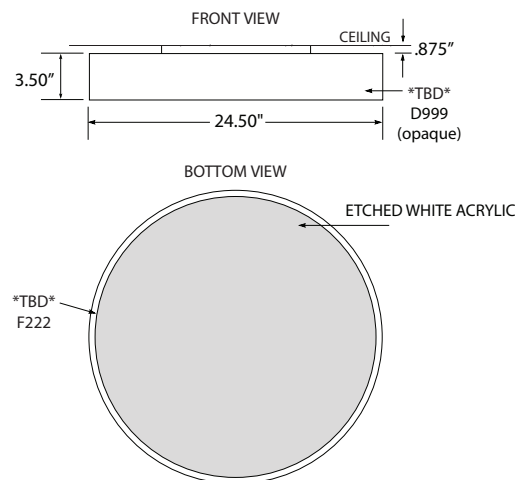

vision
innovation
creativity
collaboration

Specification Sheet

Project Name:

Specifier Name & Location:

Quantity/Type:

Gen 2 Muse Drum 24" Surface Mount | SMM244G2

The contemporary solution to general lighting applications offers strong lighting properties and even lighting distribution that eases eye strain and makes for a more pleasant work environment.

Included:

- Opaque Lumenate® washable shade
- Mounts to standard J-box
- Etched white acrylic removable bottom lens
- Suitable for damp locations
- Welded steel/aluminum

Weight: 11 lbs

Lamping

L999 0-10V Dimming (19/38W) Direct Output Only

*Higher output available upon request.

Output

- ☐ Low – 19W, 2,500 delivered lumens
- ☐ Medium – 28.5W, 3,750 delivered lumens
- ☐ High – 38W, 5,000 delivered lumens

Color Temperature

- ☐ CCT 2700K CRI 90
- ☐ CCT 3000K CRI 90
- ☐ CCT 3500K CRI 90
- ☐ CCT 4000K CRI 90

Other CCTs available upon request.

Voltage

Universal Input (120V - 277V)

LED Options

- ☐ EMR - Remote emergency battery backup

Finishes

- ☐ F11 White
- ☐ F3 Black

See available shade options on page 2.