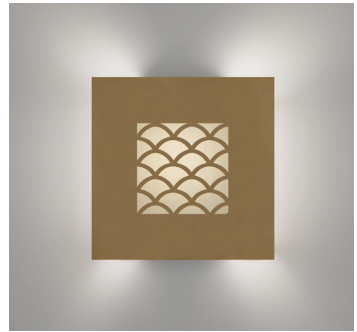

W1612

03

Shown with finish F6 Brass and
diffuser D141 Sand