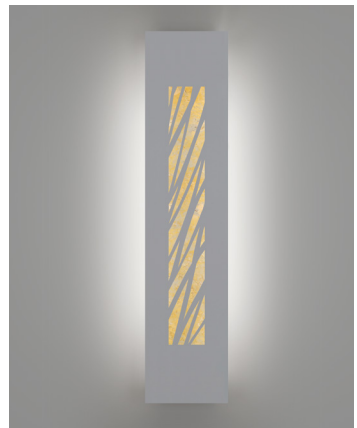

W1636

05

Shown with finish F11 White and
diffuser DL14B Indie Gold