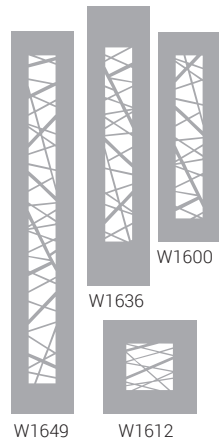

# Silhouette Choices

**SIZES** Four choices: 12" square, 8" wide x 27", 36" and 49" heights. ADA

**PANELS** Each size is available in six laser cut designer panels.

**FRAME FINISHES** Choose from nine powder coat frame finishes.

**LUMENATE®** Choose from over 100 LUMENATE® diffuser options.

**01** Simple

**02** Diamond

**03** Scallop

**04** Moroccan

**05** Traverse

**06** Xina