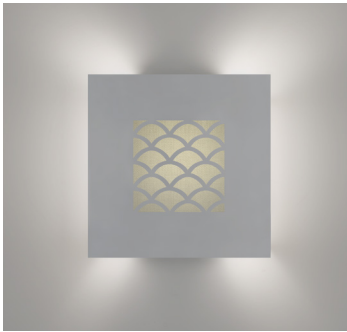

W1612

03

Shown with finish F11 White and
diffuser D140 Moss