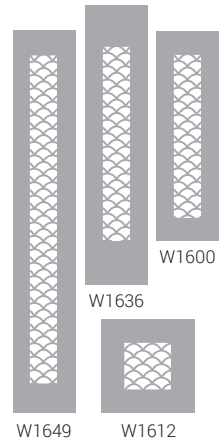

Silhouette Choices

SIZES Four choices: 12" square, 8" wide x 27", 36" and 49" heights. ADA

PANELS Each size is available in six laser cut designer panels.

FRAME FINISHES Choose from nine powder coat frame finishes.

LUMENATE® Choose from over 100 LUMENATE® diffuser options.

03 Scallop