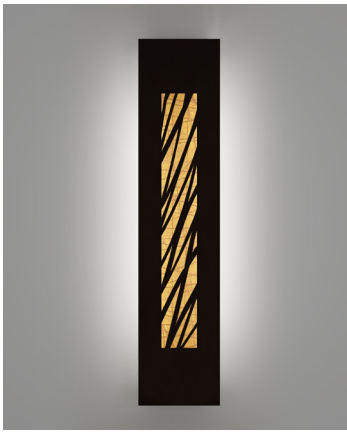

W1636

05

Shown with finish F3 Black and
diffuser DL12B Maverick Camel