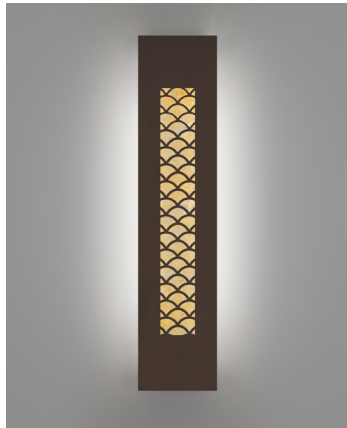

# Silhouette Sconces

*Bold designs, brilliant light*

A contemporary line of impeccably designed laser cut LED sconces that make a brilliant impression. Available in four standard sizes ranging from 12 to 49 inches in height, each with six designer panels to choose from. Lumetta offers a broad selection of metal finishes and LUMENATE® diffusers that will perfectly compliment your interior space.

Top Left: W161205, F2 Chrome, D868 Beech  
Bottom Left: W164905, F6 Brass, D60 MT Natural  
Top Right: W163603, F5 Copper, DL15A Galaxy Midnight  
Bottom Right: W160002, F2 Chrome, D83 MT Grey  
Right Page: W164906, F6 Brass, D61 MT White

W1649

**01**

Shown with finish F3 Black and diffuser D83 MT Grey

W1612

**06**

Shown with finish F2 Chrome and diffuser D868 Beech

W1636

**06**

Shown with finish F11 White and diffuser D140 Moss

W1600

**05**

Shown with finish F5 Copper and diffuser D141 Sand

W1636

**03**

Shown with finish F10 Hammered Copper and diffuser DL14B Indie Gold

W1600