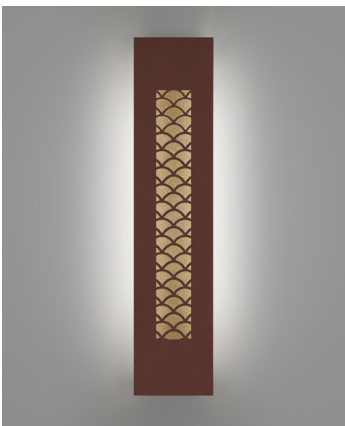

# Silhouette Sconces

*Bold designs, brilliant light*

A contemporary line of impeccably designed laser cut LED sconces that make a brilliant impression. Available in four standard sizes ranging from 12 to 49 inches in height, each with six designer panels to choose from. Lumetta offers a broad selection of metal finishes and LUMENATE® diffusers that will perfectly compliment your interior space.

W1612

**02**

Shown with finish F3 Black and  
diffuser DL15A Galaxy Midnight

W1600

**02**

Shown with finish F2 Chrome and  
diffuser D867 Maple

W1636

**03**