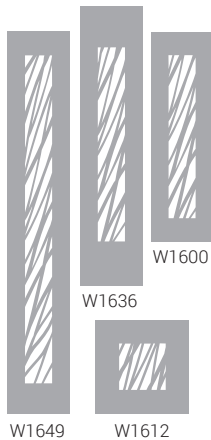

# Silhouette Choices

**SIZES** Four choices: 12" square, 8" wide x 27", 36" and 49" heights. ADA

**PANELS** Each size is available in six laser cut designer panels.

**FRAME FINISHES** Choose from nine powder coat frame finishes.

**LUMENATE®** Choose from over 100 LUMENATE® diffuser options.

**01** Simple

**02** Diamond

**03** Scallop

**04** Moroccan

**05** Traverse

**06** Xina