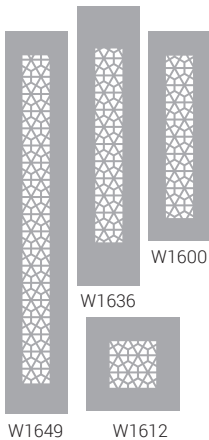

# Silhouette Choices

**SIZES** Four choices: 12" square, 8" wide x 27", 36" and 49" heights. ADA

**PANELS** Each size is available in six laser cut designer panels.

**FRAME FINISHES** Choose from nine powder coat frame finishes.

**LUMENATE®** Choose from over 100 LUMENATE® diffuser options.

**01** Simple

**02** Diamond

**03** Scallop

**04** Moroccan

**05** Traverse

**06** Xina