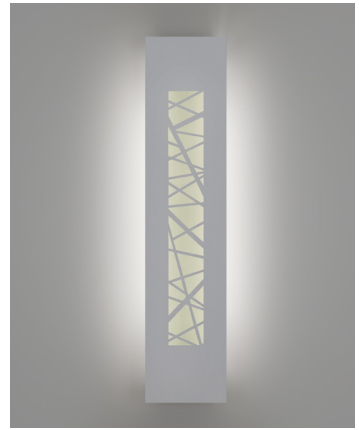

W1636

06

Shown with finish F11 White and diffuser D140 Moss