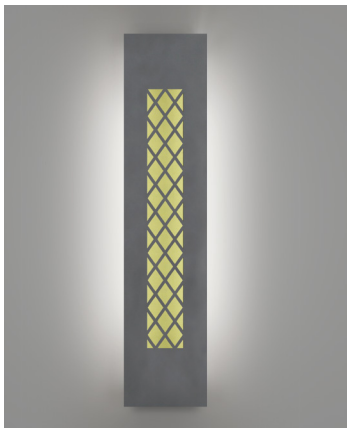

# Silhouette Sconces

*Bold designs, brilliant light*

A contemporary line of impeccably designed laser cut LED sconces that make a brilliant impression. Available in four standard sizes ranging from 12 to 49 inches in height, each with six designer panels to choose from. Lumetta offers a broad selection of metal finishes and LUMENATE® diffusers that will perfectly compliment your interior space.

Top Left: W161205, F2 Chrome, D868 Beech  
Bottom Left: W164905, F6 Brass, D60 MT Natural  
Top Right: W163603, F5 Copper, DL15A Galaxy Midnight  
Bottom Right: W160002, F2 Chrome, D83 MT Grey  
Right Page: W164906, F6 Brass, D61 MT White

**06**

Shown with finish F2 Chrome and  
diffuser DL15A Galaxy Midnight

W1612

**03**

Shown with finish F6 Brass and  
diffuser D141 Sand

W1636

**02**

Shown with finish F2 Chrome and  
diffuser D57 Apple