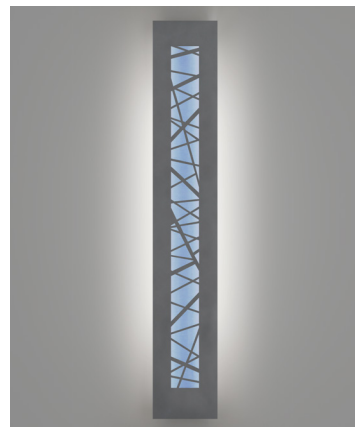

W1649

06

Shown with finish F2 Chrome and
diffuser D173 Royal