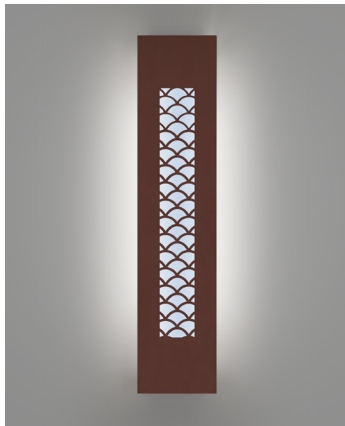

# Silhouette Sconces

*Bold designs, brilliant light*

A contemporary line of impeccably designed laser cut LED sconces that make a brilliant impression. Available in four standard sizes ranging from 12 to 49 inches in height, each with six designer panels to choose from. Lumetta offers a broad selection of metal finishes and LUMENATE® diffusers that will perfectly compliment your interior space.

Top Left: W161205, F2 Chrome, D868 Beech  
Bottom Left: W164905, F6 Brass, D60 MT Natural  
Top Right: W163603, F5 Copper, DL15A Galaxy Midnight  
Bottom Right: W160002, F2 Chrome, D83 MT Grey  
Right Page: W164906, F6 Brass, D61 MT White

**06**

Shown with finish F2 Chrome and  
diffuser DL15A Galaxy Midnight

W1612

**03**

Shown with finish F6 Brass and  
diffuser D141 Sand

W1636

**02**

Shown with finish F2 Chrome and  
diffuser D57 Apple