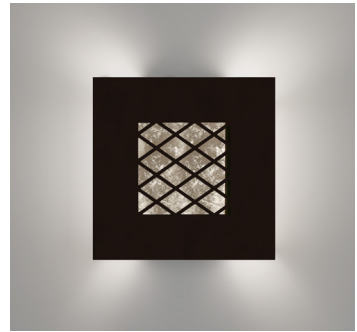

**01**

Shown with finish F6 Brass and  
diffuser D60 MT Natural

W1612

**03**

Shown with finish F11 White and  
diffuser D140 Moss

W1600

**04**

Shown with finish F2 Chrome and  
diffuser D187 Amber Marble