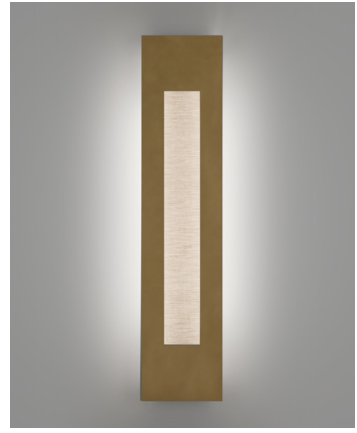

Shown with finish F6 Brass and  
diffuser D60 MT Natural

W1636

**05**

Shown with finish F3 Black and  
diffuser DL12B Maverick Camel

W1612

**04**

Shown with finish F2 Chrome and  
diffuser D52 MM Silver

W1636