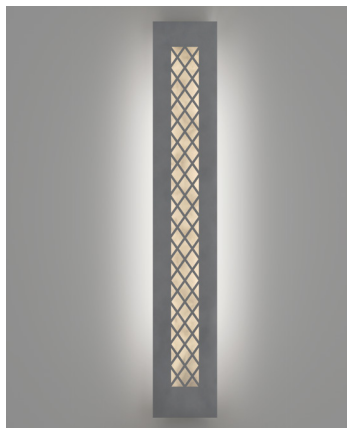

W1649

02

Shown with finish F2 Chrome and diffuser D186 Grey Marble