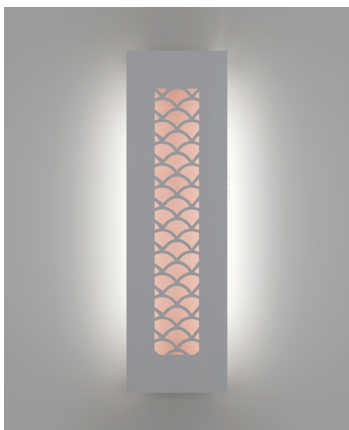

# Silhouette Sconces

*Bold designs, brilliant light*

A contemporary line of impeccably designed laser cut LED sconces that make a brilliant impression. Available in four standard sizes ranging from 12 to 49 inches in height, each with six designer panels to choose from. Lumetta offers a broad selection of metal finishes and LUMENATE® diffusers that will perfectly compliment your interior space.

Shown with finish F2 Chrome and  
diffuser D62 MT Amber

W1612

**05**

Shown with finish F6 Brass and  
diffuser D864 Walnut

W1600

**02**

Shown with finish F2 Chrome and  
diffuser D61 MT White

W1600