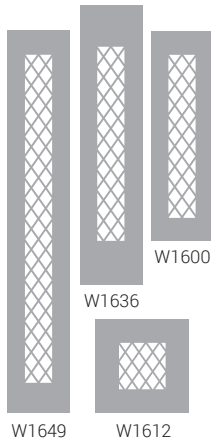

Silhouette Choices

SIZES Four choices: 12" square, 8" wide x 27", 36" and 49" heights. ADA

PANELS Each size is available in six laser cut designer panels.

FRAME FINISHES Choose from nine powder coat frame finishes.

LUMENATE® Choose from over 100 LUMENATE® diffuser options.

02 Diamond