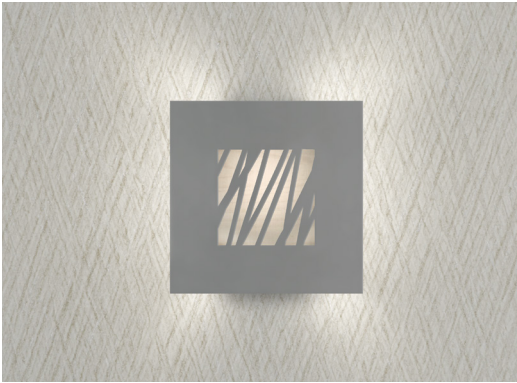

**BOLD  
DESIGNS  
BRILLIANT  
LIGHT**

---

**Lumetta**<sup>®</sup>

**Silhouette  
Sconces**

# Silhouette Sconces

*Bold designs, brilliant light*

A contemporary line of impeccably designed laser cut LED sconces that make a brilliant impression. Available in four standard sizes ranging from 12 to 49 inches in height, each with six designer panels to choose from. Lumetta offers a broad selection of metal finishes and LUMENATE® diffusers that will perfectly compliment your interior space.

Top Left: W161205, F2 Chrome, D868 Beech  
Bottom Left: W164905, F6 Brass, D60 MT Natural  
Top Right: W163603, F5 Copper, DL15A Galaxy Midnight  
Bottom Right: W160002, F2 Chrome, D83 MT Grey  
Right Page: W164906, F6 Brass, D61 MT White